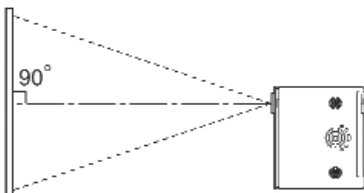

Product Specifications

Toshiba TDP-T90U/T91U/TW90U

Projection Distance and Size

Use the figures, tables, and formulas below to determine the projection size and projection distance. (Projection sizes are approximate values for full-size picture with no keystone adjustment.)

Screen As seen from above

As seen from the side

a is the distance (m) between the lens and the screen, and corresponds to a range of 1.20 m to 10.00 m. **H** is the height from the image bottom to the center of the lens.

$$a \text{ (min length)} = \text{projection size (inches)} \times 4.064$$

$$a \text{ (max length)} = \text{projection size (inches)} \times 4.878$$

projection size (inches)	projection distance a (m)		height (H) (cm)
	min length (zooming max)	max length (zooming min)	
24.6	—	1.20	5.6
40	1.62	1.95	9.1
60	2.44	2.93	13.8
80	3.25	3.90	18.3
100	4.00	4.88	22.9
150	6.10	7.30	34.3
200	8.10	9.76	45.7
246	10.00	—	56.2