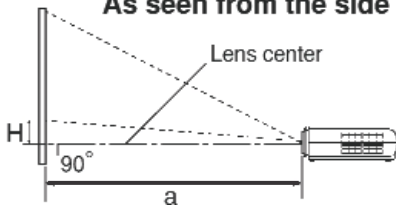

Product Specifications

Toshiba TDP-T90U/T91U/TW90U

Projection Distance and Size

Use the figures, tables, and formulas below to determine the projection size and projection distance. (Projection sizes are approximate values for full-size picture with no keystone adjustment.)

Screen As seen from above

As seen from the side

a is the distance (m) between the lens and the screen, and corresponds to a range of 1.20 m to 10.00 m. **H** is the height from the image bottom to the center of the lens.

$$a \text{ (min length)} = \text{projection size (inches)} \times 4.064$$

$$a \text{ (max length)} = \text{projection size (inches)} \times 4.878$$

projection size (inches)	projection distance a (m)		height (H) (cm)
	min length (zooming max)	max length (zooming min)	
24.6	—	1.20	5.6
40	1.62	1.95	9.1
60	2.44	2.93	13.8
80	3.25	3.90	18.3
100	4.00	4.88	22.9
150	6.10	7.30	34.3
200	8.10	9.76	45.7
246	10.00	—	56.2