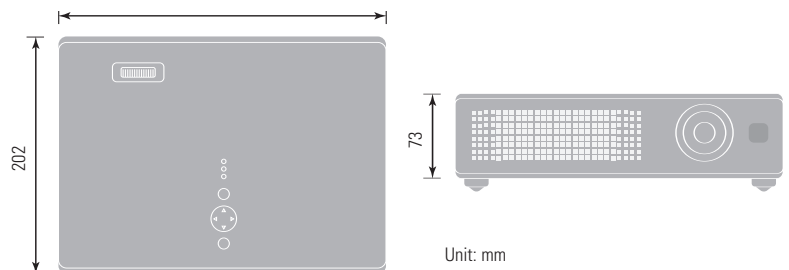

OPTIONAL ACCESSORIES

Replacement Lamp	DT00701
------------------	---------

a: Projection Distance
b: Lens centre to the higher edge of the screen
c: Lens centre to the lower edge of the screen

Image Size 4:3