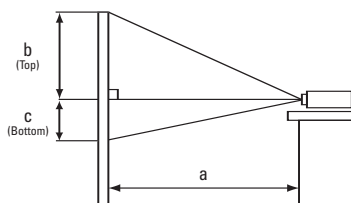

OPTIONAL ACCESSORIES

Replacement Lamp	DT00701

a: Projection Distance
b: Lens centre to the higher edge of the screen
c: Lens centre to the lower edge of the screen