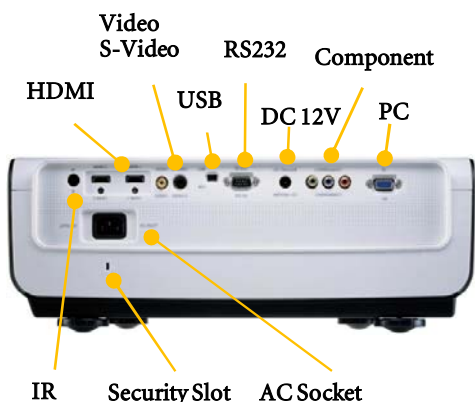

Projection System	DLP® technology by Texas Instruments®	
Panel	1080p 2xLVDS DMD™ x 1	
Native Resolution	1080p (1920 x 1080)	
Brightness	2500 ANSI lumens	
Contrast Ratio	60000:1 (Full on/Full off)	
Aspect Ratio	Anamorphic/ 4:3/ Wide/ Letter Box/ Real screen selectable	
Color	Full 1.07 billion color palette	
Lens	F=2.48-2.81, f=24.1-36.1	
Zoom Ratio	Manual Zoom, 1.5:1	
Image Size (Diagonal)	28" to 300"	
Throw Ratio	1.62 to 2.43, 55.7"@2M	
Lamp	280W, 2000/3000 hours (Normal/Economic mode)	
Computer Compatibility	VGA(640 x 350) to WUXGA(1920 x 1200)	
HDTV Compatibility	480i, 480p, 576i, 576p, 720p, 1080i, 1080p/60/50/24	
Video Compatibility	NTSC, PAL, SECAM	
Horizontal Frequency	31-92 kHz	
Vertical Scan Rate	48-85 Hz	
Input Terminals	PC	Analog RGB: D-sub 15 pin x 1
	A/V	HDMI(v1.3) x 2
		Component Video: RCA x 3
		S-Video: Mini Din 4 pin x 1
		Composite Video: RCA x 1
Output Terminal	DC 12V x1	
Control Terminal	Serial Connector : RS232 (D-sub 9pin) x 1	
	USB Connector : USB x 1 (Type mini B, for service only)	
Dimensions(W x H x D)	428 x 156 x 345 mm	
Weight	6.7 kg (14.8lbs)	
Power Supply	100 to 240 VAC, 50 to 60 Hz	
Power Consumption	Max. 430w, Standby<1w	
Audible Noise	32/29 dB (Normal/Economic mode)	
On-Screen Display Languages	ENGLISH/ 繁體中文/ FRANÇAIS/ ESPAÑOL/ DEUTSCH/ ITALIANO/ 简体中文/ 한국어/ 日本語 / РУССКИЙ/ Nederlands/ Português/ svenska/ čeština/ polski/ ไทย/ Türkçe	
Picture Modes	Cinema/ Dynamic/ Standard/ User 1/ User 2/ User 3	
Functions	Full HD 1080p Resolution	True pixel-by-pixel processing
	BrilliantColor™	Motion-adaptive de-interlacing
	DynamicBlack™	Noise Reduction
	H+V Lens Shift	Independent Color Control
	Dual	ISFccc
	Panamorph Lens	
	HQV™ Image Processor	
Accessories (Standard)	User Manual CD	Power Cable
	Quick Start Guide	Component Video Cable
	Remote Control	D-sub cable
	Batteries	
Accessories (Optional)	Ceiling Mounting Kit	Spare Lamp Kit