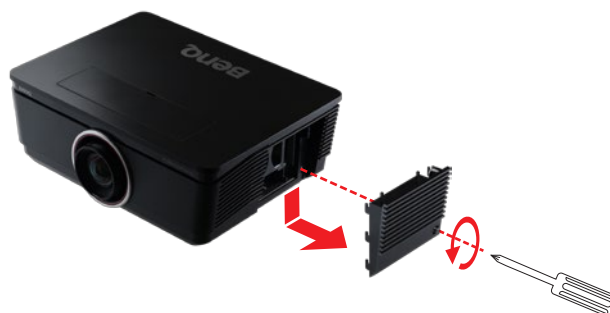

Side Chassis Lamp Door

A quick-access side door allows installers and IT managers easy lamp replacement without removing the projector from ceiling-mount or stacked installations.

Magnetic Cover

A magnetic cover protects the controls while eliminating pull-and push-forces which can affect precise projector alignment.