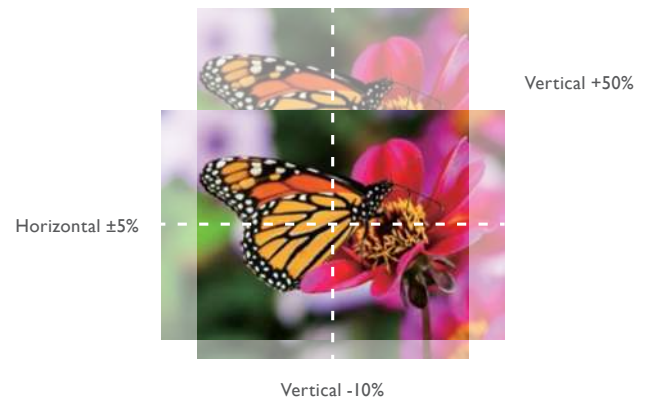

Zoom, Focus, and Horizontal/Vertical Lens Shift

Providing powerful features at an accessible value, the P92 Series offers wide-range zoom, focus and H/V lens shift functions* to perfectly frame projected images even when obstacles present installation challenges.