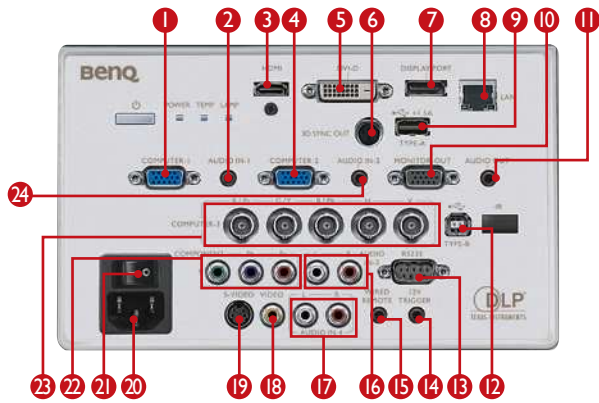

PU9220+																							
Screen Size						Wide Fix		Wide Zoom				Standard				Semi Long				Long Zoom			
						0.77ST		1.1~1.3				1.54~1.93				1.93~2.9				3~5			
Diagonal	Width	Height	LS2ST3		LS2ST3				LS2ST3				LS2ST3				LS2ST3						
			5JJDH37.001		5JJDH37.001				5JJDH37.001				5JJDH37.001				5JJDH37.001						
		NA		Wide		Tele		NA		Wide		Tele		NA		Wide		Tele					
(Inch)	(m)	(Inch)	(m)	(Inch)	(m)	(Inch)	(m)	(Inch)	(m)	(Inch)	(m)	(Inch)	(m)	(Inch)	(m)	(Inch)	(m)	(Inch)	(m)	(Inch)	(m)	(Inch)	(m)
80	2.03	68	1.72	42	1.08	52	1.33	75	1.9	88	2.24	104	2.65	131	3.33	131	3.33	197	5	204	5.17	339	8.62
100	2.54	85	2.15	53	1.35	65	1.66	93	2.37	110	2.8	131	3.32	164	4.16	164	4.16	246	6.25	254	6.46	424	10.77
120	3.05	102	2.58	64	1.62	78	1.99	112	2.84	132	3.36	157	3.98	196	4.99	196	4.99	295	7.5	305	7.75	509	12.92
150	3.81	127	3.23	79	2.02	98	2.49	140	3.55	165	4.2	196	4.98	245	6.24	245	6.24	369	9.37	382	9.69	636	16.15
200	5.08	170	4.31	106	2.69	-	-	187	4.74	220	5.6	261	6.63	327	8.31	327	8.31	492	12.49	509	12.92	848	21.54
300	7.62	254	6.46	159	4.04	-	-	280	7.11	331	8.4	-	-	-	-	491	12.47	738	18.74	763	19.39	1272	32.31
400	10.16	339	8.62	212	5.38	-	-	-	-	-	-	-	-	-	-	655	16.63	984	24.99	-	-	-	-
500	12.7	424	10.77	265	6.73	-	-	-	-	-	-	-	-	-	-	-	-	-	-	-	-	-	-

Terminals

PX9210 / PU9220+

1. COMPUTER-1 input jack
2. AUDIO IN-1 jack
3. COMPUTER-2 input jack
4. HDMI input jack
5. DVI input
6. 3D SYNC OUT jack
7. DISPLAY PORT
8. RJ45 LAN input jack
9. USB TYPE-A port
10. MONITOT-OUT output jack
11. AUDIO OUT jack
12. USB TYPE-B PORT
13. RS232 control port
14. 12V TRIGGER
15. WIRED REMOTE
16. AUDIO IN-3 input jack
17. AUDIO IN-4 input jack
18. VIDEO input jack
19. S-VIDEO input jack
20. AC power cord inlet
21. AC Power switch
22. COMPONENT Y/Pb/Pr input
23. COMPUTER-3, RGBHV(H+V, Y/Pb(CB)/Pr(Cr) input
24. AUDIO IN-2 jack

Lens Table

PX9210/PU9220					
Lens	Wide Fix	Wide Zoom	Standard	Semi Long	Long Zoom I
Model Name	LS2ST3	LS2ST1	LS2SD	LS2LT1	LS2LT2
Part Number	5JJDH37.001	5JJDH37.011	5JJDH37.021	5JJDH37.031	5JJDH37.041
Picture					

Ceiling Mount

Part Number	5JJCY10.001
Picture