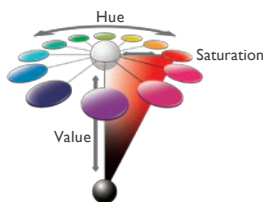

High Contrast

Low Contrast

(Simulated Photos)

Independent 3D Color Management for Six Primary Colors

BenQ's exclusive 3D color management tool ensures 100% complete color control with the freedom to independently fine-tune the hue, grain and saturation levels of all six primary colors (R/G/B/C/M/Y).