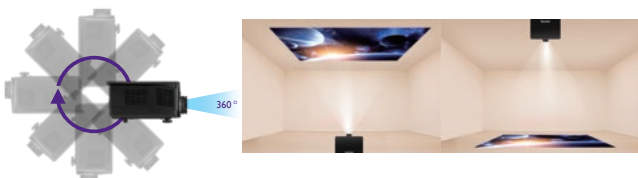

Zoom, Focus, and Horizontal/Vertical Lens Shift

Providing powerful features at an accessible value, the P92 Series offers wide-range zoom, focus and H/V lens shift functions* to perfectly frame projected images even when obstacles present installation challenges.

*PX9210 as example.
Support manual lens shift.
Lens Shift available in all interchangeable lenses.

360° Rotation-Capable Projection

Brilliant pictures and video can be projected onto ceilings, walls, floors, or angled signage with P Series projectors, which can be tilted vertically at any angle. Visualize amazing scenes at shopping centers, galleries, museums, theaters - or anywhere you can imagine.