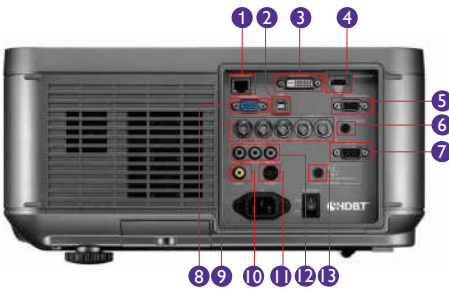

Input and Output Terminals - Left Side View

1 LAN (RJ45)	8 Computer 1 in (D-sub 15pin)
2 USB (Type Mini B)	9 Computer 2 in (5BNC, R/G/B/H/V)
3 DVI-D in	10 Video
4 HDMI	11 Component Video in (Y/Pb/Pr)
5 Monitor out (D-sub 15pin)	12 S-Video in (Mini Din 4 pin)
6 Wired Remote	13 12V Trigger
7 RS232 (DB-9pin)	

Specifications

Projection System	DLP®	
Native Resolution	WUXGA (1920 x 1200)	
Brightness	6,000 AL (Dual lamp, standard lens)	
Contrast Ratio	2,800:1	
Display Color	1.07 Billion Colors	
Lens (Lens not included)	F2.5,f=5.1mm	
Aspect Ratio	Native 16:10 (5 aspect ratio selectable)	
Image Size (Diagonal)	80"~500"	
Lamp Type	280W x 2	
Lamp (Normal/Economic Mode)*	2500/3500 hours	
Keystone Adjustment	Horizontal / Vertical ± 30 degrees	
Resolution Support	VGA(640 x 480) to WUXGA_RB(1920 x 1200)	
Horizontal Frequency	31K~92KHz	
Vertical Scan Rate	23~85Hz	
Compatibility	HDTV Compatibility: 480i, 480p, 576i, 576p, 720p, 1080i, 1080p Video Compatibility: NTSC, PAL, SECAM	
Interface	Computer 1 in (D-sub 15pin)	x 1
	Computer 2 in (5BNC, R/G/B/H/V)	x 1
	Monitor out (D-sub 15pin)	x 1
	HDMI	x 1 (Compatible with HDCP)
	DVI-D in	x 1 (Compatible with HDCP)
	Component Video in (Y/Pb/Pr)	x 1
	Composite Video in (RCA)	x 1
	S-Video in (Mini Din 4 pin)	x 1
	HDBaseT	x 1 (Share with LAN)
	LAN (RJ45)	x 1 (LAN Control)
	USB (Type B)	x 1 (Download)
	12V Trigger	x 1
	RS232 (DB-9pin)	x 1
Wired Remote	x 1	
IR Receiver	x 2 (Front+Rear)	
Dimensions (WxHxD)	19.8" x 7.6" x 15.1"	
Weight	36.3 lbs (Without lens)	
Power Supply	AC 100 to 240 V, 50/60 Hz	
Power Consumption	AC100V, 710W (Standby Power <0.5W)	
Audible Noise	39/34/35/32 db (Dual lamp normal/Dual lamp eco/Single lamp normal/Single lamp eco)	
Languages	(12 Languages)	
Picture Mode	Bright / Presentation / Cinema	
Accessories (Standard)	Remote Control without Battery, 6 Segments Color Wheel, Power Cord, User Manual CD, Quick Start Guide, Warranty Card, VGA(D-sub 15pin) Cable	
Accessories (Optional)	Spare Lamp Kit P/N: 5J.JAM05.001 Ceiling Mount P/N: 5J.JCY10.001	
UPC / Part #	8400460-3238-8 / P/N: 9H.JDL77.26E	
Limited Warranty	3 Years Parts/Labor; 1 Year or 2,000 hours of lamp life	

*Lamp life results will vary depending on environmental conditions and usage. Actual product's features and specifications are subject to change without notice.

BenQ Lens	P/N	Lens (optional)	Throw Ratio	Zoom Ratio	Lens Shift (Powered)
Wide Fix	5J.JAM37.011	F=1.85, f=11.6mm	0.76:1	Fixed	NA
Ultra Wide	5J.JAM37.061	F=1.96~2.3,	0.75~0.93:1	1.25:1	0-45% Vertical; +10% Horizontal
Wide Zoom	5J.JAM37.021	F=1.85~2.5, f=18.7~26.5mm	1.25~1.79:1	1.41:1	0-50% Vertical; +10% Horizontal
Standard	5J.JAM37.001	F=1.64~1.86, f=26~34mm	1.73~2.27:1	1.3:1	0-50% Vertical; +10% Horizontal
Semi Long	5J.JAM37.051	F=1.86~2.48, f=32.9~54.2mm	2.22~3.67:1	1.65:1	0-50% Vertical; +10% Horizontal
Long Zoom1	5J.JAM37.031	F=1.86~2.41, f=52.8~79.1mm	3.58~5.38:1	1.5:1	0-50% Vertical; +10% Horizontal
Long Zoom2	5J.JAM37.041	F=1.85~2.48, f=78.5~121.9mm	5.31~8.26:1	1.55:1	0-50% Vertical; +10% Horizontal