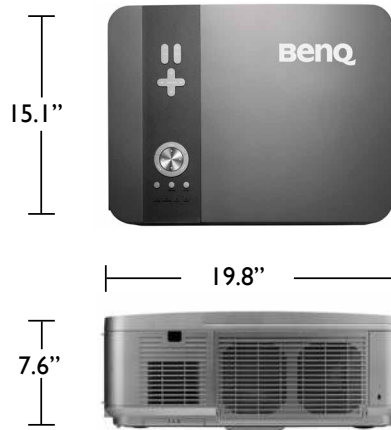

Dimensions