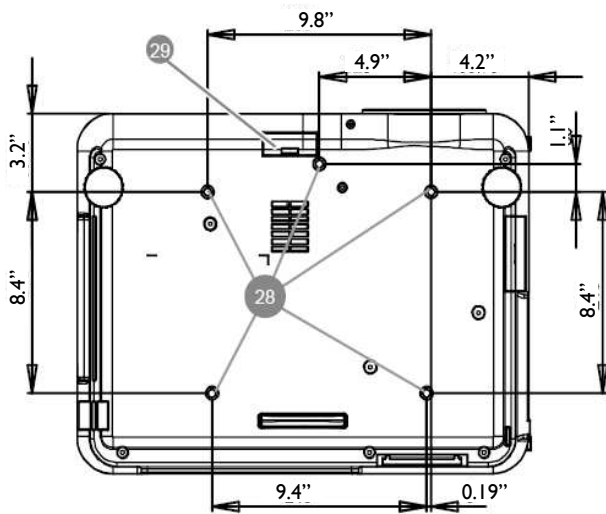

Screen Size						Semi Long				Long Zoom1				Long Zoom2			
Diagonal		Width		Height		5J.JAM37.051				5J.JAM37.031				5J.JAM37.041			
						Wide		Tele		Wide		Tele		Wide		Tele	
(Inch)	(m)	(Inch)	(m)	(Inch)	(m)	(Inch)	(m)	(Inch)	(m)	(Inch)	(m)	(Inch)	(m)	(Inch)	(m)	(Inch)	(m)
80	2.03	68	1.72	42	1.08	150.5	3.82	251.4	6.39	242.7	6.16	367.3	9.33	359.4	9.13	567	14.4
100	2.54	85	2.15	53	1.35	188.9	4.8	315	8	304.3	7.73	460.4	11.7	452.1	11.48	711.6	18.07
120	3.05	102	2.58	64	1.62	227.6	5.78	378.6	9.62	366.7	9.31	553.6	14.06	567	13.84	856.2	21.75
150	3.81	127	3.23	79	2.02	285	7.24	474.1	12.04	459.4	11.67	693.3	17.61	684	17.37	1073.1	27.26
200	5.08	153	3.88	95	2.42	381	9.68	633.1	16.08	614.7	15.6	926.4	23.53	915.9	23.26	1434.7	36.44
300	7.62	254	6.46	159	4.04	573.2	14.56	951.2	24.16	924	23.47	1392.1	35.36	1379.6	35.04	2157.8	54.81
400	10.16	339	8.62	212	5.38	765.3	19.44	1269.7	32.25	1233.9	31.34	1857.9	47.19	1843.3	46.81	2880.9	73.18
500	12.7	424	10.77	265	6.73	957.2	24.32	1587.8	40.33	1543.7	39.21	2323.6	59.02	2307.1	58.6	3604	91.54

Ceiling Mount Chart