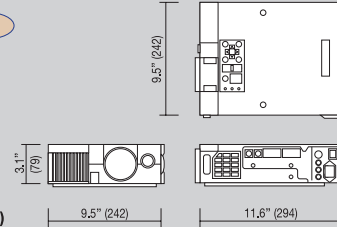

Dimensions