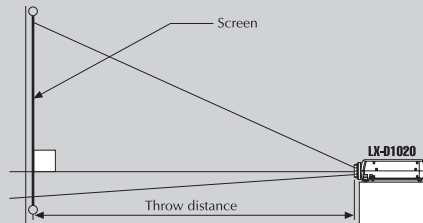

Throw distance at each screen size

Screen size <width>	Throw distance		Unit: ft (m)
	Wide	Tele	
2.00 (0.61)	3.87 (1.18)	5.22 (1.59)	
4.00 (1.22)	8.01 (2.44)	10.63 (3.24)	
6.66 (2.03)	13.48 (4.11)	17.88 (5.45)	
13.32 (4.06)	27.23 (8.30)	35.99 (10.97)	
20.01 (6.10)	40.94 (12.48)	54.10 (16.49)	

Specifications

Model	LX-D1020
LCD panel	1.3" TFT LCD x 3
Projection lens	Manual zoom (x1.3)/Manual focus
Brightness	1300 ANSI lumens (typical)
Uniformity	85% (typical)
Resolution	XGA (SXGA compression)
Color reproduction	16.7 million colors
Scan frequency	H: 15 - 107kHz V: 43 - 85Hz
Keystone correction	±20° (right/left), ±15° (up/down)
Input	PC: RGB x 2 Video: Composite x 1 S-video x 1 TV signal standard: NTSC/PAL/SECAM/NTSC4.43/PAL-N/PAL-M Audio: RCA (L/R) x 1 Stereo mini-plug x 2
Output	PC: RGB x 1 Audio: Stereo mini-plug x 1
Port	Mouse/Com In/Out terminal x 2
Throw distance	3.9 - 53.8 ft (1.2 - 16.4 m)
Screen size	23" - 300" (diagonal)
Lamp	150W UHE
Audio	Built-in stereo speakers (3W + 3W)
Power requirements	100-120/200-240 V AC (50-60Hz)
Power consumption	250 W
Dimensions (W x D x H)	11.8" x 14.3" x 4.7" (300 x 363 x 120 mm) (without lens and base)
Weight	13.7 lbs (6.2 kg)

LX-D1020