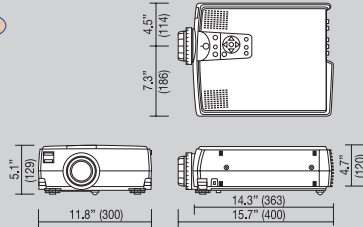

Other Features

- ❑ Digital TV ready* (compliant with 480i, 480p, 720p and 1080i formats)
- ❑ Multiple video inputs including analog RGB, composite, S-video and component connectors
- ❑ Multi-system video compatibility (NTSC/PAL/SECAM/NTSC4.43*/PAL-N*/PAL-M*) **LX-D1020 only*
- ❑ Vertical and horizontal image flip capability for ceiling mount and rear projection applications
- ❑ Built-in stereo speakers (monaural for LX-D1010)

Feature Comparison	LX-D1020	LX-D1010
Brightness (ANSI Lumens)	1300	1100
Weight	13.7lbs (6.2kg)	7.0lbs (3.2)
XGA + SXGA Compression	✓	✓
4x Digital Zoom	✓	✓
Picture-in-Picture	✓	✓
Keystone Correction	✓ (±20° for right/left, ±15° for up/down)	✓ (±15°)
Remote with Wireless Mouse Control	✓ (Illuminated)	✓
Built-in Speaker	✓ (Stereo)	✓ (Mono)
User Logo Display	✓	—
Presentation Support Tools	✓	—
Help Function	✓	—

*External DTV decoder required to receive digital television broadcasts

Input and Output terminals

Dimensions