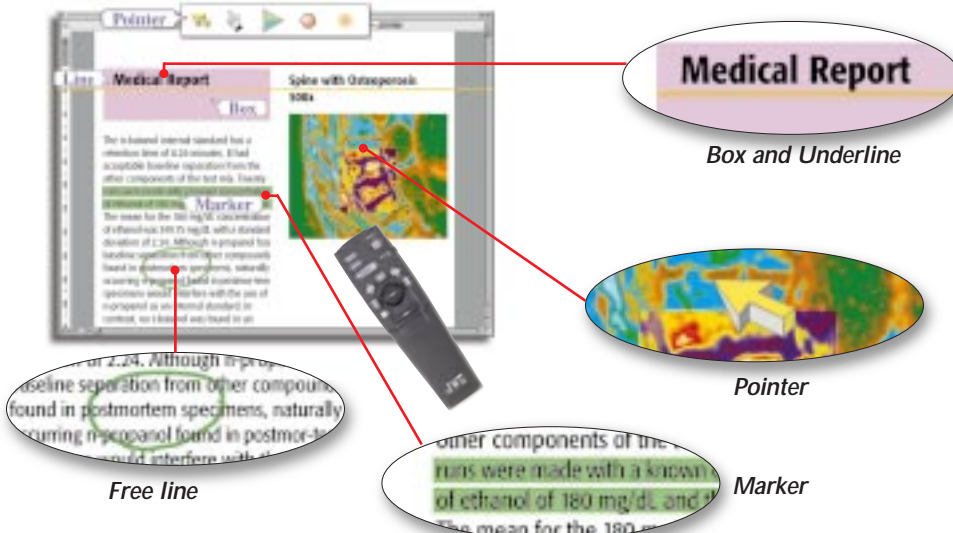

Help Function (LX-D1020 only)

For easier operation and smooth, trouble-free presentations, the LX-D1020 is equipped with a Help function that provides on-screen indications for easy adjustment of picture characteristics such as color, contrast, position etc. Even unexpected problems are not a problem because the Help function will tell you how to solve them.

Multi-Function Remote with Wireless Mouse Control

As well as giving you full control over all the projector's functions, this convenient remote control can be used as a wireless mouse. You can control cursors and mouse movement on a connected PC at a distance of up to 33ft (10m). The LX-D1020's remote even features self-illuminated buttons so you'll be able to run your presentation smoothly even in a darkened room.

tion performance where you are

Versatile Presentation Support Tools (LX-D1020 only)

To make sure your presentations are as effective as possible, the LX-D1020 comes with a versatile array of "highlighters" that will enable you to make sure your audience sees what you want them to see. Just use the provided remote control to select

the tool you want to use from the tool box displayed on screen. Choose from Pointer, Box, Underline, Marker, or Free Line, then direct the cursor to any part of the image to underline or mark a section of text, make a box around a chart, or draw a line freehand from one point to another.