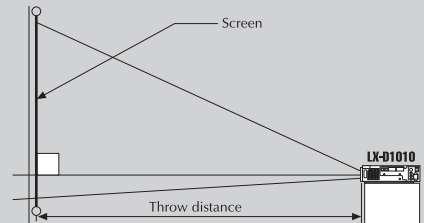

Throw distance at each screen size

Screen size <width>	Throw distance		Unit: ft (m)
	Wide	Tele	
2.66 (0.81)	4.59 (1.40)	6.04 (1.84)	
5.35 (1.63)	9.38 (2.86)	12.27 (3.74)	
8.01 (2.44)	14.21 (4.33)	18.50 (5.64)	
13.32 (4.06)	23.79 (7.25)	30.97 (9.44)	
20.01 (6.10)	35.10 (10.70)	45.70 (13.93)	

Specifications

Model	LX-D1010
LCD panel	0.9" TFT LCD with micro lens x 3
Projection lens	Manual zoom (x1.3)/Manual focus
Brightness	1100 ANSI lumens (typical)
Uniformity	85% (typical)
Resolution	XGA (SXGA compression)
Color reproduction	16.7 million colors
Scan frequency	H: 15 - 92kHz V: 50 - 85Hz
Keystone correction	±15°
Input	PC: RGB x 1 Video: Composite x 1 S-video x 1 TV signal standard: NTSC/PAL/SECAM Audio: RCA (L/R) x 1
Output	PC: RGB x 1
Port	Serial port (RS-232C) x 1, USB terminal x 1
Throw distance	4.6 - 45.7 ft (1.4 - 13.93 m)
Screen size	40" - 300" (diagonal)
Lamp	150W UHP
Audio	Built-in monaural speaker (1W)
Power requirements	100-240 V AC (50-60Hz)
Power consumption	230 W
Dimensions (W x D x H)	9.5" x 11.6" x 3.1" (242 x 294 x 79 mm)
Weight	7.0 lbs (3.2 kg)

LX-D1010

JVC®

DISTRIBUTED BY:

JVC PROFESSIONAL PRODUCTS COMPANY
DIVISION OF JVC AMERICAS CORP.
1700 Valley Road, Wayne N.J. 07470
TEL: 973-315-5000, 1-800-526-5308 FAX: 973-315-5030
<http://www.jvc.com/pro>

JVC CANADA INC.
21 Finchdene Square, Scarborough Ontario M1X 1A7
TEL: 416-293-1311 FAX: 416-293-8208
<http://www.jvcpro.com>

Printed in Japan
PCCV-1199(U)