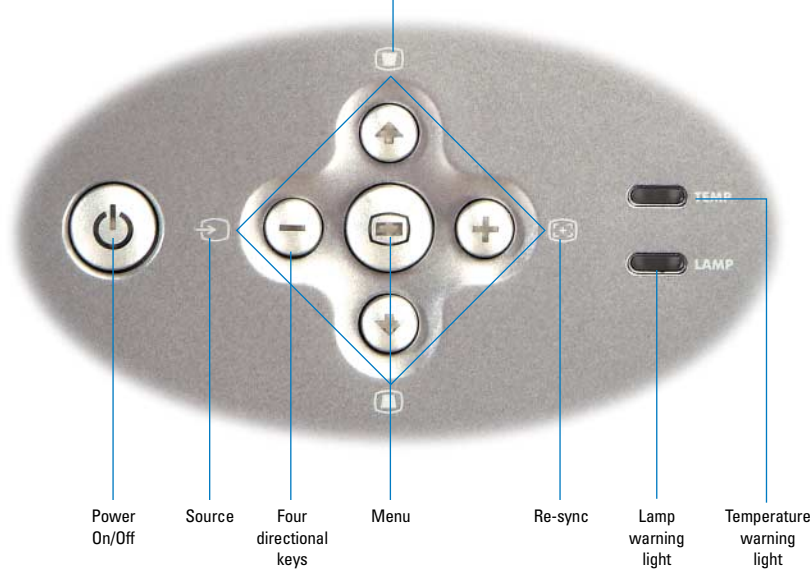

Power On/Off

Source

Four directional keys

Menu

Re-sync

Lamp warning light

Temperature warning light

3200MP PROJECTOR SPECIFICATIONS

Projection Technology

Single chip DDR DLP™ (Digital Light Processing)

Brightness

1300 ANSI Lumens (max)¹

Contrast

1800:1 (full on/full off)

Resolution

Native 1024 x 768 XGA, with auto sync to UXGA (1600 x 1200)

Displayable Colours

16.7 million

Weight

1.6kg

Dimensions

234mm x 74mm x 188mm

Image Adjustment

Integrated zoom lens and keystone correction

Projection Screen Size

25" – 293" (diagonal)

Projection Distance

1.2m – 12m

Video Compatibility

NTSC, NTSC 4.43, PAL, PAL-M, PAL-N, SECAM and HDTV (1080i, 720p, 480i/p) compatibility

Multimedia Capability

Internal 2 watts speaker and amp

Included Accessories

Carrying case, wireless remote with laser pointer and all necessary cables

Warranty and Support

2-year warranty with Advanced Exchange Service² (90 days on bulb), online and phone technical support

Flexible Orientation

Desktop, ceiling-mountable and rear/front projection

Bulb

150 watts, user-replaceable P-VIP; 2000 hours

Power Consumption

210 watts at normal operation

Power Supply

Universal 100-240V AC 50/60Hz

I/O Connectors

Power: AC power input socket

Computer output: one 15-pin D-sub

Video input: one composite video RCA and one S-Video

Audio input: one audio jack

Environmental

Operating temperature: 10°C – 40°C (50°F – 104°F)

Humidity: 80% maximum

Storage temperature: -20°C – 60°C (-4°F – 140°F)

Humidity: 80% maximum