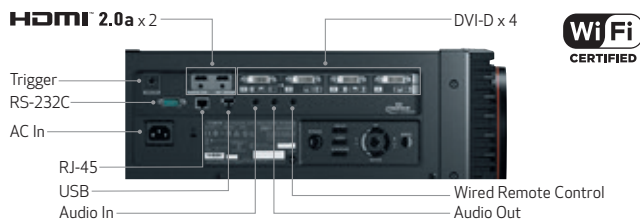

CONNECTABILITY

4K600STZ	ITEM CODE: 1955C002	UPC CODE: 13803286762

IMAGE SIGNALS	
Scanning Frequency	H: 18.000kHz – 149.970kHz, V: 23.956Hz – 60.000Hz
HDMI 2.0a (Single)	4096 x 2160 / 3840 x 2160 / 2560 x 1600 / 2560 x 1440 / 2048 x 1200 / 1920 x 1200 / 2560 x 1080 / 2048 x 1080 / 1920 x 1080 / 1280 x 1024 / 1440 x 900 / 1366 x 768 / 1024 x 768 / 1280 x 720 / 800 x 600 / 720 x 576 / 720 x 480 / 640 x 480
HDMI 2.0a (1 x 2)	3840 x 2400^{5,7} / 3200 x 2400⁵ / 4096 x 2160 / 3840 x 2160 / 2560 x 1600 / 3840 x 1080 / 2560 x 720 / 1440 x 576 / 1440 x 480 / 1280 x 480
DVI-D (Single)	4096 x 2160^{6,7} / 3840 x 2160⁶ / 2560 x 1440 / 2048 x 1200 / 1920 x 1200 / 2560 x 1080 / 2048 x 1080 / 1920 x 1080 / 1280 x 1024 / 1440 x 900 / 1366 x 768 / 1024 x 768 / 1280 x 720 / 800 x 600 / 640 x 480
DVI-D (1 x 2)	4096 x 2160⁶ / 3840 x 2160⁶ / 2560 x 1600 / 2560 x 1440 / 2560 x 1080
DVI-D (2 x 2)	4096 x 2400⁵ / 3840 x 2400⁵ / 3200 x 2400⁵ / 4096 x 2304⁵ / 4096 x 2160 / 3840 x 2160
DVI-D (1 x 4)	4096 x 2400⁵ / 3840 x 2400⁵ / 4096 x 2304⁵ / 4096 x 2160 / 3840 x 2160
Dot Clock	594.00 MHz (Maximum)

BUILT-IN SOUND	
Internal Speaker	5W, Monaural

LIGHT SOURCE	
Type	Blue laser diode / yellow phosphor
Life	Up to 20,000 hours⁸

RATINGS	
Fan Noise	37 / 32 / 29dB²
Power Consumption	665W
Standby Power	0.8 / 0.4W⁹
Power Voltage	AC 100 – 240V, 50 / 60 Hz
Operating Temperature	32°F – 113°F (20%RH – 85%RH)
Storage Temperature	-4°F – 140°F
Dimensions (W x H x D)	22" x 7.9" x 24.5"
Weight	57.3 lbs.

WHAT'S IN THE BOX

- Projector
- Lens Cap
- Power Cord
- Projector Remote Control RS-RC05 (includes two AA batteries)
- Important Information (book)
- User's Manual (CD-ROM)
- Warranty Card

ACCESSORIES

ITEM	ITEM CODE
Remote Control RS-RC04	4970B001
Projector Remote Control RS-RC05 (same as supplied)	5750B001
Replacement Air Filter RS-FL04	2128C001
Ceiling Attachment RS-CL15	0964C001
Ceiling Attachment RS-CL17	2133C001
Ceiling Pipe (400 – 600mm) RS-CL08	3096B001
Ceiling Pipe (600 – 1000mm) RS-CL09	3097B001