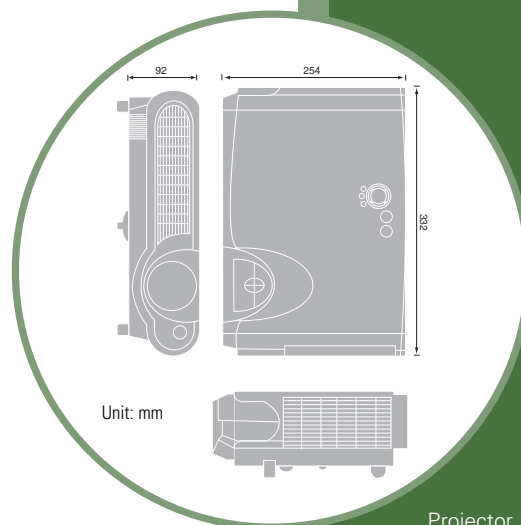

FEATURES

Keystone Correction	Fixed 9:1 upward shift
Image Control	4x Digital Magnification, Freeze Frame, Mirror Reverse & Invert Image
Speakers	1W
Other	MENU: 15 Language: (English, French, German, Spanish, Italian, Norwegian, Dutch, Japanese, Portuguese, Simplified Chinese, Korean, Swedish, Russian, Finnish, Polish), Freeze Function, Magnifying Digital Gamma Correction, My Memory, 3D Y/C separation, 2-3 pull down Electrical v Keystone Correction, Auto Configuration (H-Size, Position) PIN Lock System

CONNECTORS

Computer Input	1 x RGB analogue - 15-pin HD D-sub 1 x Audio - stereo mini-jack
Audio Input	2 x RCA Jack for Video Input 1 x Stereo Mini Jack for Data Input
Video Input	1 x RCA Jack 1 x S-Video Jack 3 x RCA Jack for Component
Control	1 x 9-pin D-sub for RS232 Control

POWER

Power Supply	100-120/220-240V AC
Power Consumption	220W

PHYSICAL

Dimensions	332 x 92 x 254mm (W x H x D)
Weight	2.9Kg
Noise Level	31dB/27dB (Whisper Mode)

SUPPLIED WITH

Remote Control
Safety Instructions
Quick Guide
Power Cord
Batteries
RGB Cable
User Manual (English, German, French, Italian, Spanish, Dutch, Norwegian, Portuguese, Korean, Chinese)

OPTIONS

Aluminium flight case (FLC200), Wheeled aluminium flight case (FLC300A), Fabric Wheel Case (FLC800) accommodates projector and notebook computer

Projector Dimensions