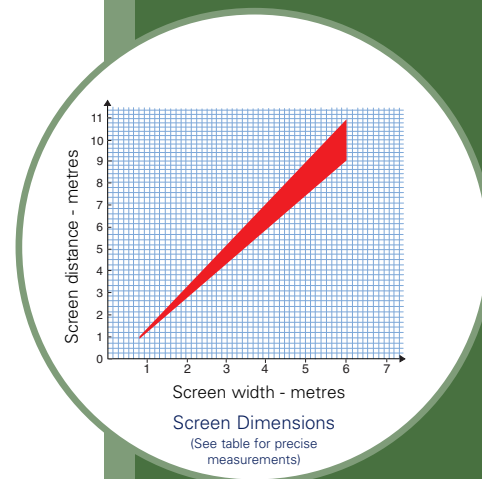

Image Size		Projection Distance	
Diagonal	Width (m)	PJ-LC5	
		Min (m)	Max (m)
30" (0.76)	0.61	0.9	1.1
40" (1.02)	0.81	1.2	1.4
60" (1.52)	1.22	1.8	2.2
80" (2.03)	1.63	2.4	2.9
100" (2.54)	2.03	3.0	3.6
120" (3.05)	2.44	3.6	4.4
150" (3.81)	3.05	4.6	5.5
200" (5.08)	4.06	6.1	7.3
300" (7.62)	9.9	9.1	10.9

HITACHI DIGITAL MEDIA
Hitachi Europe Ltd
Whitebrook Park
Lower Cookham Road
Maidenhead
Berkshire SL6 8YA
Tel: 01628 585 000
Fax: 01628 585 500
www.hitachidigitalmedia.com

The specification above and photography is for reference only and may be subject to change.