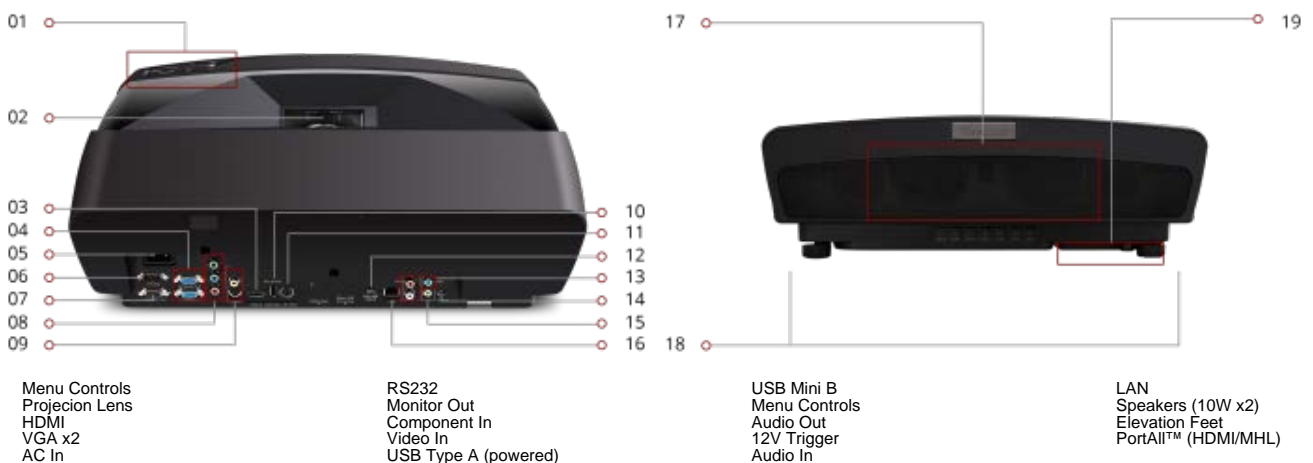

LS820

1920 x 1080 Resolution, 3,500 Lumens, 0.25 Throw Ratio

Key Features:

- Long-lasting laser phosphor light source
- Full HD 1080p resolution
- Large images in small spaces
- Ultra-high contrast ratio
- Rec. 709 color accuracy
- Secure MHL/HDMI port
- Optional ambient light screen for vibrant daytime viewing
- Enhanced sound
- Industry-leading warranty

Delivering incredible color accuracy and stunning, razor-sharp images, the ViewSonic® LS820 laser projector is the ideal ultra-short throw projector for the high-end home theater. With a 0.25 ultra-short throw ratio, this projector can be placed on your home entertainment stand, just inches away from a wall or screen, and project an immersive 100" image. And with stunning 1080p resolution and Rec. 709 color accuracy, this projector delivers an amazing cinema-like experience. Utilizing the latest laser light technology, the LS820 is virtually maintenance-free, allowing you to enjoy long hours of movies or extensive gaming sessions. The LS820 also features a hidden PortAll® compartment which accommodates additional accessories such as a wireless streaming device, or PC stick. Powered by SuperColor™ technology for true-to-life images, and SonicExpert® technology for incredibly clear sound, the LS820 delivers an immersive audiovisual performance for any home theater.

Dimensions:

Full Specifications

Display

Throw Distance:	1.21 – 2.62 ft. / 0.37 – 0.8 m
Throw Ratio:	0.25
Type:	Laser
Keystone:	HV (Auto V) + 4 Corner
Light Source (watt):	390
Light Source Life, Normal (hours):	15000
Light Source Life, Dynamic Eco-Mode (hours):	20000
Brightness (ANSI Lumens):	3,500
Resolution:	1920 x 1080
Dynamic Contrast Ratio:	100,000:1
Resolution Type:	1080p

Dimensions (imperial) (WxHxD)

Packaging (in.): 21.65" x 22.44" x 12.20"

Physical (in.): 20" x 15.43" x 6.5

Accessories

BCP100, BCP120, HB10B, PGD-350, PJ-WMK-006, VIEWSTICK2, VIEWSYNC3