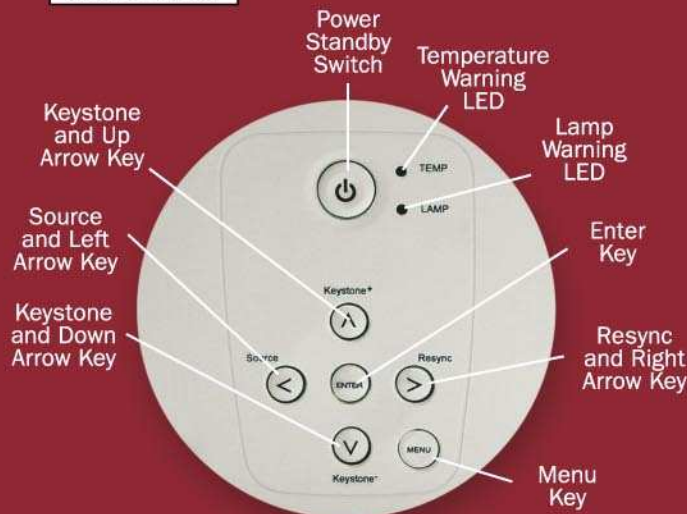

Control Panel