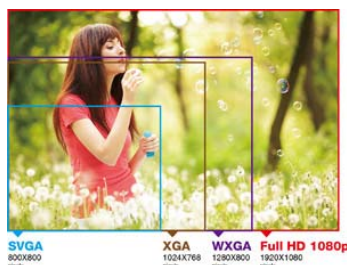

Full HD 3,200 lumens DLP Projector

PJD7822HDL

The ViewSonic PJD7822HDL is a Full HD 3200 lumens home entertainment projector. Equipped with 3200 ANSI lumens and a 15,000:1 contrast ratio, this projector can display clear, bright images even in rooms with high ambient light. In addition, a short throw lens with 1.3x optical zoom offers flexible setup options for smaller rooms. With Dual HDMI inputs and a 5V USB charging port, the PJD7822HDL offers flexible connectivity to high-definition devices, as well as compatibility with wireless HDMI dongles such as Google Chromecast. The PJD7822HDL also includes 3D Blu-ray support, integrated 2W speaker, and SuperColor™ technology for a wider colour range and true-to-life image projection.

PJD7822HDL

Full HD 1080p Delivers The Finest Picture Quality

This ViewSonic projector features Full HD 1920x1080 (1080p) native resolution for the sharpest and clearest picture available. It delivers exceptional details and astonishing clarity for the best viewing experience. It is perfect for watching all types of high definition formats (1080p/1080i/720p) and content, including movies, videos, sports, games, and TV, without any distortion or scaling of the original video format.

Bright Images for Any Environment

Packed with 3,200 lumens and a high contrast ratio of 15,000:1 (w/ DynamicEco), this projector is guaranteed to produce bright images in any environment – even in rooms with high ambient light.

Project large, stunning images in small places

The short throw lens enables large images to be projected from short distances in small rooms. Images 60-inches in width can be displayed from only 5 feet away.