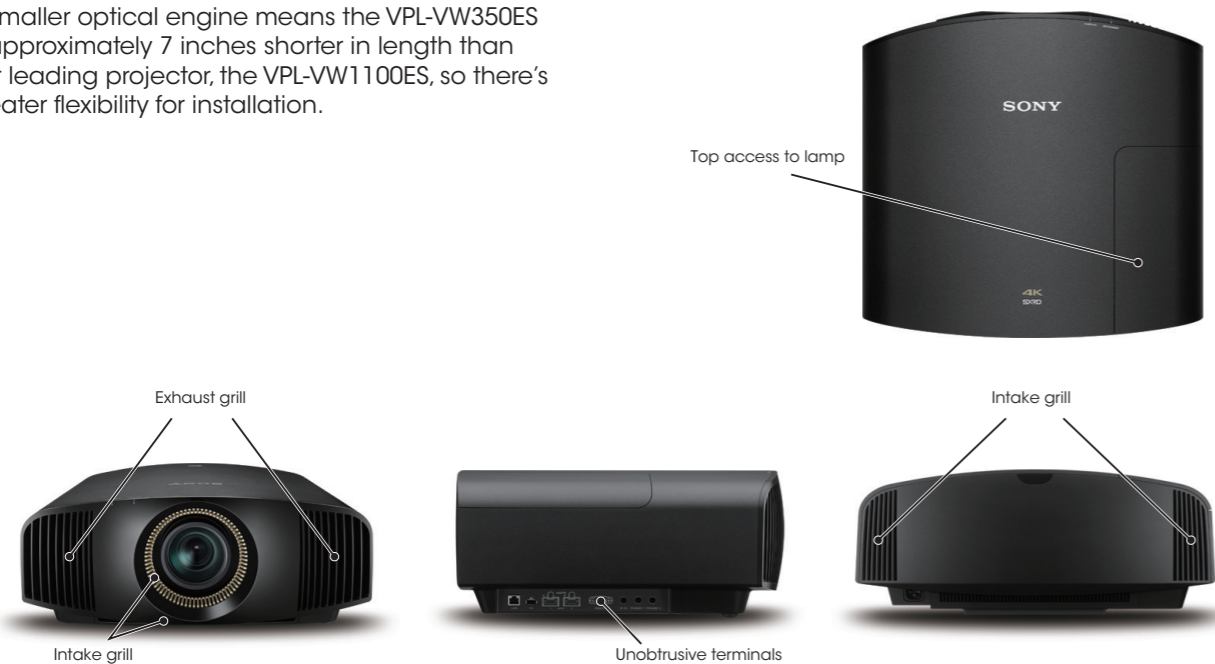

Installation Advantages

Compact and Functional Design

A smaller optical engine means the VPL-VW350ES is approximately 7 inches shorter in length than our leading projector, the VPL-VW1100ES, so there's greater flexibility for installation.

Front-facing Fan

Because the fan is positioned at the front, you don't need to worry about wall space and room for air inhale / exhaust when you install. This helps maximize the throw distance for bigger projected images.

Wider Zoom and Shift Lens

The VPL-VW350ES offers a 2.06 zoom-powered lens to provide maximum flexibility for home installations, including high ceiling mounting.

User-friendly Functions

Low Latency Mode

A new feature for gamers. Experience our fastest ever response time between your controller and the screen for ultimate gaming action.

Manual HSV Color Correction

A correction tool allows you to adjust the hue, saturation, and brightness of each color to get exactly the picture you want.

Industry-standard RF 3D Compatible

A built-in RF transmitter synchronizes with any RF 3D glasses for wider coverage and greater stability, and there's no need for an external transmitter.

Specifications