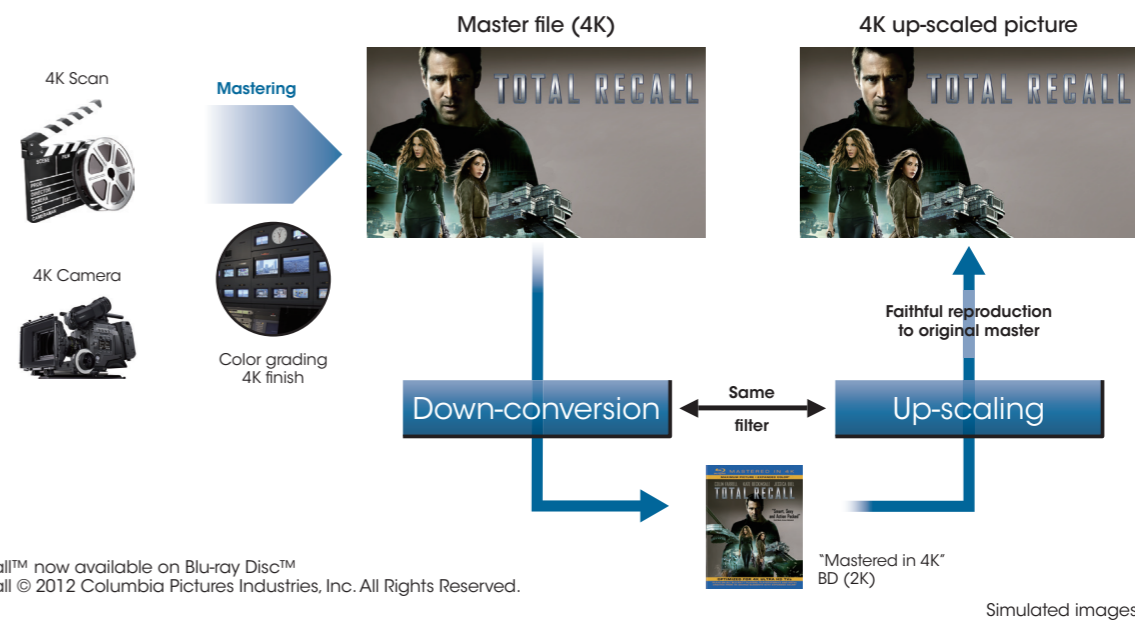

Compatible with 'Mastered in 4K' Blu-ray Discs

Drawing on the same technology used to downscale 4K material for Full HD, the VPL-VW350ES gives you a near-native 4K experience with discs 'Mastered in 4K'. It's as close as you can get to the 4K-pixel resolution and expanded color range of the original.