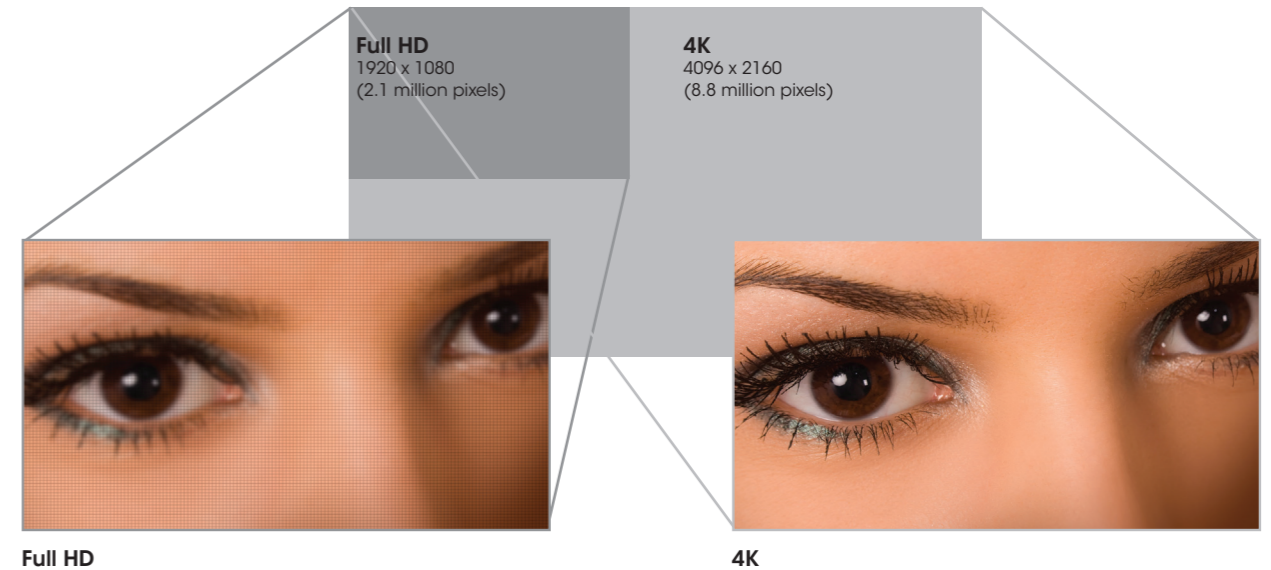

## Real-life clarity with Cinematic 4K-over four times the detail of Full HD

With more than four times the resolution of Full HD, 4K offers 8.8 million pixels for a picture that's so incredibly lifelike, you could believe you're looking at the real thing. Every detail is perfectly clear, with less jagged edges and visible pixels than with a conventional Full HD projector. Pixel enhancement.