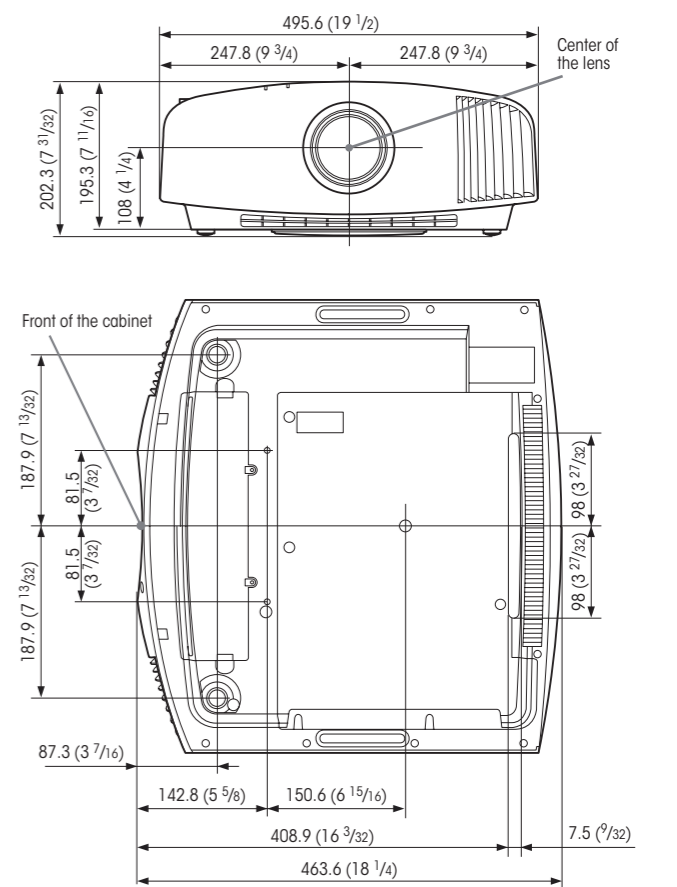

## Dimensions

Units: mm (inches)

**projectisle**  
.com.au  
Where Projectors Roam Free