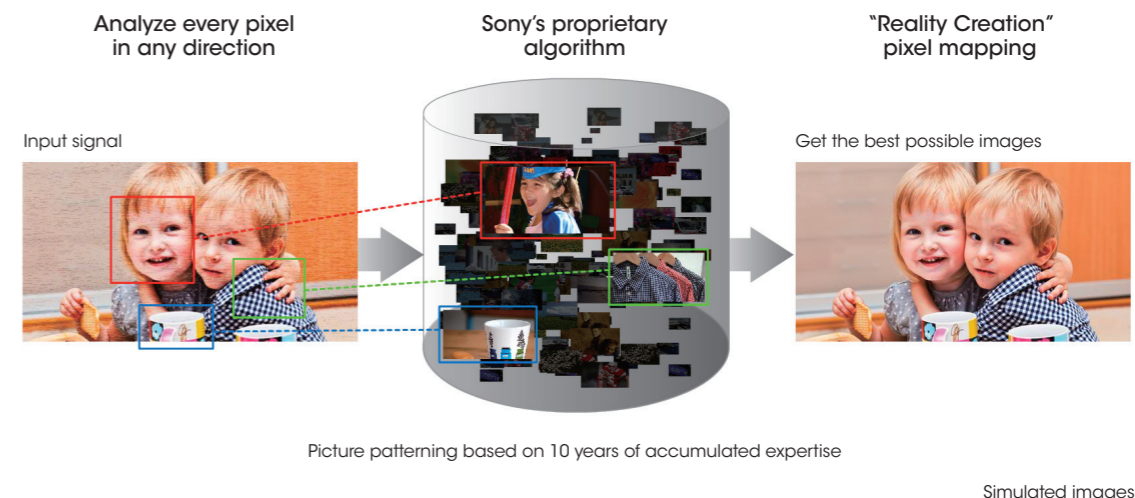

Reality Creation: Upscale Your Movies to 4K

As well as native 4K material, you can watch your current Full HD Blu-ray™ or DVD movie collection upscaled for a 4K experience. Reality Creation is a super-resolution technology that radically enhances Full HD content, even upscaling 3D movies for 4K.