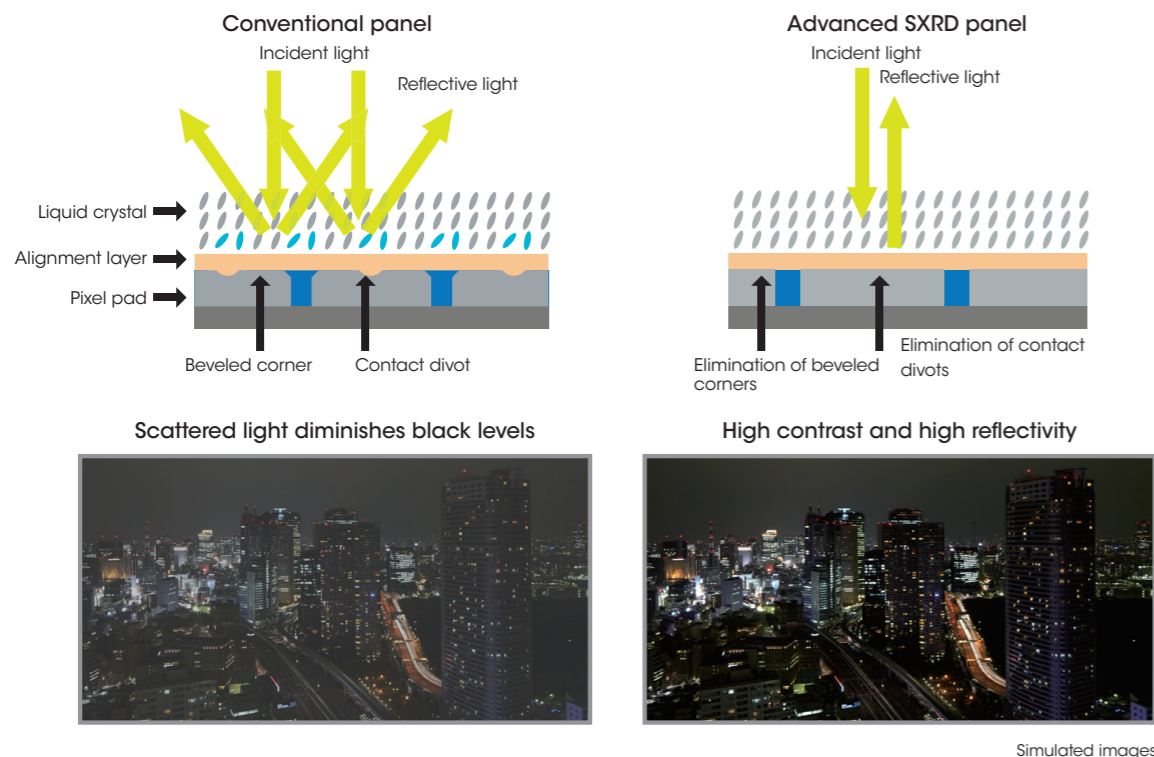

## Advanced SXR Panels

4K digital drive panels minimize the space between pixels in every frame with an incredible response rate of 2.5 milliseconds. That's much faster, and more stable, than an LCD TV and produces ultra-smooth, dot-free pictures with natural, fluid movement whatever the action.