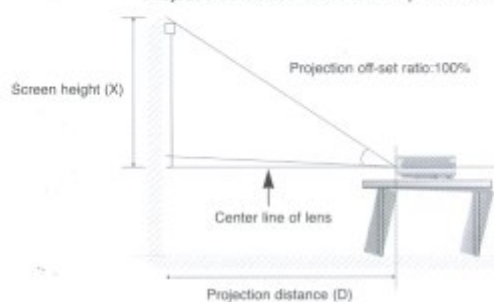

## Features

- ▶ Realistic Color Reproduction
- ▶ True 16:9 Wide Projector (480p, 854x480)
- ▶ 1100Ansi Lumens, 2.9kg
- ▶ High Contrast Ratio 2500:1
- ▶ Lowest Noise Level : < 25dB
- ▶ Luxurious Cabinet : Magnesium Alloy Pearl Glossy White Color
- ▶ HD TV Compatible: DVI & Component Input Ready

Projection distance based on the picture format

| screen size               | 4:3 picture format |          |            |            |            |            |            |            |             | mm / inches |  |
|---------------------------|--------------------|----------|------------|------------|------------|------------|------------|------------|-------------|-------------|--|
|                           | 40"                | 60"      | 80"        | 90"        | 100"       | 110"       | 120"       | 150"       | 200"        |             |  |
| screen height (H)         | 610/24.0           | 914/36.0 | 1219/48.0  | 1372/54.0  | 1524/60.0  | 1676/66.0  | 1828/72.0  | 2286/90.0  | 3048/120.0  |             |  |
| The shortest distance (D) | 1780/70.1          | 2690/106 | 3590/141   | 4030/158.7 | 4480/176.4 | 4931/194.2 | 5380/211.8 | 6790/267.1 | 8980/353.6  |             |  |
| The longest distance (D)  | 2140/84.3          | 3220/127 | 4300/169.2 | 4840/190.5 | 5380/211.7 | 5920/233   | 6460/254.3 | 8080/318.0 | 10760/423.4 |             |  |