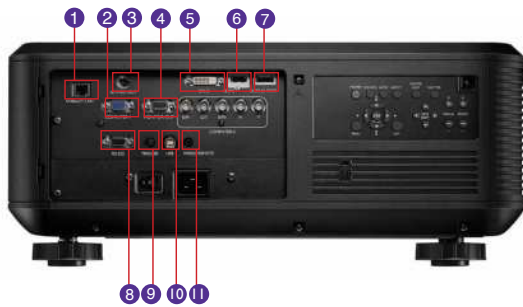

Input and Output Terminals

1 HDBaseT/ LAN	7 DisplayPort
2 Computer 1 in (D-sub 15pin)	8 RS232 (DB-9pin)
3 3D Sync Out	9 12V Trigger
4 Monitor out (D-sub 15pin)	10 USB (Type B)
5 DVI-D in	11 Wired Remote
6 HDMI	12 Computer 2 in (5BNC, R/G/B/H/V)

Specifications

Projection System	DLP®
Native Resolution	XGA (1024x768)
Brightness	7,700 ANSI lumens
Contrast Ratio	2,800:1
Display Color	1.07 Billion Colors
Aspect Ratio	Native 16:10 (5 aspect ratio selectable)
Image Size Diagonal	80~500"
Lamp Type	350W x 2
Lamp Life	2,000/2,500 hours
Keystone Adjustment	1D, Vertical ± 30 degrees
Resolution Support	NTSC, PAL, SECAM
Horizontal Frequency	15K~91kHz
Vertical Scan Rate	48Hz~120Hz
Compatibility	HDTV Compatibility: 480i, 480p, 576i, 567p, 720p, 1080i, 1080p
Interface	Computer 1 in (D-sub 15pin) x 1 Computer 2 in (5BNC, R/G/B/H/V) x 1 Monitor out (D-sub 15pin) x 1 HDMI (1.4a) x 1 (Compatible with HDCP) DVI-D in x 1 (Compatible with HDCP) LAN (RJ45) x 1 (LAN Control) USB (Type B) x 1 (Download) HDBaseT x 1 (Share with RJ45) DisplayPort x 1 12V Trigger x 1 RS232 (DB-9pin) x 1 Wired Remote x 1 IR Receiver x 2 (Front+Rear)
Dimensions (WxHxD)	20" x 9" x 21" / 510 x 230 x 540 mm
Weight	46.2 lbs / 21 kgs (Without lens)
Power Supply	AC 100 to 240 V, 50/60 Hz
Stand-by Power Consumption	<0.5W (Only Power button on remote and keypad can work)
Acoustic Noise (Typ./Eco.)	41/36 db
Operating Temperature	5~40° C
Accessories (Standard)	Remote Control w/ Battery, Power Cord, User Manual CD, Quick Start Guide, Warranty Card, VGA(D-sub 15pin) Cable, Lens cover, 2 Color Wheels
Accessories (Optional)	Spare Lamp Kit P/N: 5J.JC705.001 Ceiling Mount P/N: 5J.JCY10.001 Remote Control P/N: 5J.JC706.001 Optional Lens: (see reference chart)
UPC Code / P/N	8400460-3068-1 / 9H.JC777.26E
Limited Warranty	3 years warranty, 1 year/2000 hours lamp life

*Lamp life results will vary depending on environmental conditions and usage. Actual product's features and specifications are subject to change without notice.

BenQ Lens	P/N	Zoom Ratio	Throw Ratio	Lens Shift (Powered)	Marketing Model
STD Lens	5J.JAM37.001	1.3:1	1.79~2.35	0-50% Vertical; +-10% Horizontal	PZL-001
Wide Fix	5J.JAM37.011	Fixed	0.79	NA	PFL-011
Wide Zoom	5J.JAM37.021	1.41:1	1.31~1.85	0-50% Vertical; +-10% Horizontal	PZL-021
Long Zoom 1	5J.JAM37.031	1.5:1	3.71~5.57	0-50% Vertical; +-10% Horizontal	PZL-031
Long Zoom 2	5J.JAM37.041	1.55:1	5.5~8.56	0-50% Vertical; +-10% Horizontal	PZL-041
Semi Long Zoom	5J.JAM37.051	1.65:1	2.31~3.81	0-50% Vertical; +-10% Horizontal	PZL-051
Ultra Wide Zoom	5J.JAM37.061	1.25:1	0.77~0.97	0-45% Vertical; +-10% Horizontal	PZL-061

Lens Images