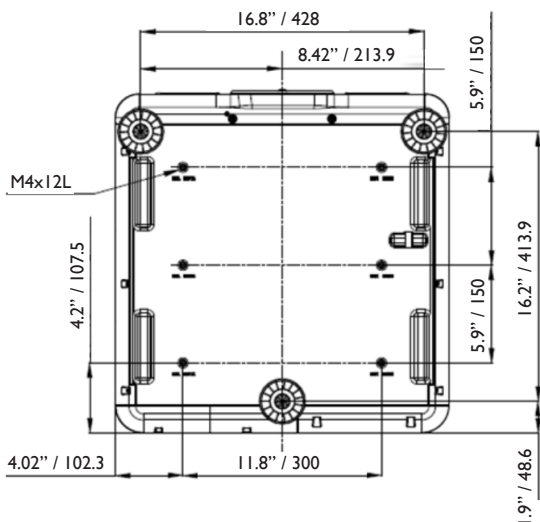

Because it matters