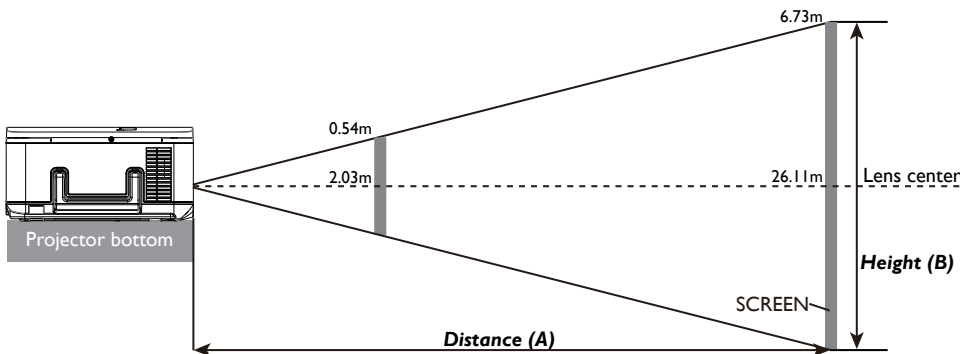

Screen Size						5JAM37.03 I				5JAM37.04 I				5JAM37.06 I			
						Long Zoom 1 Lens				Long zoom 2 Lens				Ultra Wide zoom Lens			
Diagonal		Width		Height(B)		Distance(A)											
						Wide		Tele		Wide		Tele		Wide		Tele	
(inch)	(m)	(inch)	(m)	(inch)	(m)	(inch)	(m)	(inch)	(m)	(inch)	(m)	(inch)	(m)	(inch)	(m)	(inch)	(m)
40	1.02	32	0.81	24	0.61	115.9	2.94	176.8	4.49	169.6	4.31	271.2	6.89	23.9	0.61	30.4	0.77
50	1.27	40	1.02	30	0.76	146.2	3.71	222.3	5.65	215.0	5.46	341.9	8.68	30.3	0.77	38.4	0.98
60	1.52	48	1.22	36	0.91	176.5	4.48	267.9	6.80	260.3	6.61	412.6	10.48	36.7	0.93	46.5	1.18
80	2.03	64	1.63	48	1.22	237.1	6.02	358.9	9.12	350.9	8.91	554.0	14.07	49.5	1.26	62.5	1.59
100	2.54	80	2.03	60	1.52	297.7	7.56	450.0	11.43	441.6	11.22	695.3	17.66	62.4	1.58	78.6	2.00
120	3.05	96	2.44	72	1.83	358.2	9.10	541.0	13.74	532.2	13.52	836.7	21.25	75.2	1.91	94.7	2.40
150	3.81	120	3.05	90	2.29	449.1	11.41	677.6	17.21	668.2	16.97	1048.8	26.64	94.4	2.40	118.8	3.02
180	4.57	144	3.66	108	2.74	540.0	13.72	814.2	20.68	804.1	20.42	1260.9	32.03	113.7	2.89	142.9	3.63
200	5.08	160	4.06	120	3.05	600.6	15.26	905.3	22.99	894.8	22.73	1402.2	35.62	126.5	3.21	158.9	4.04
300	7.62	240	6.1	180	4.57	903.6	22.95	1360.5	34.56	1348.0	34.24	2109.1	53.57	190.7	4.84	239.2	6.08
400	10.16	320	8.13	240	6.1	1206.6	30.65	1815.8	46.12	1801.2	45.75	2816.0	71.53	254.9	6.47	319.5	8.12
500	12.70	400	10.16	300	7.62	1509.5	38.34	2271.1	57.69	2254.3	57.26	3522.9	89.48	319.1	8.10	399.9	10.16

Ceiling Mount Chart

Dimensions

Units: inch / mm