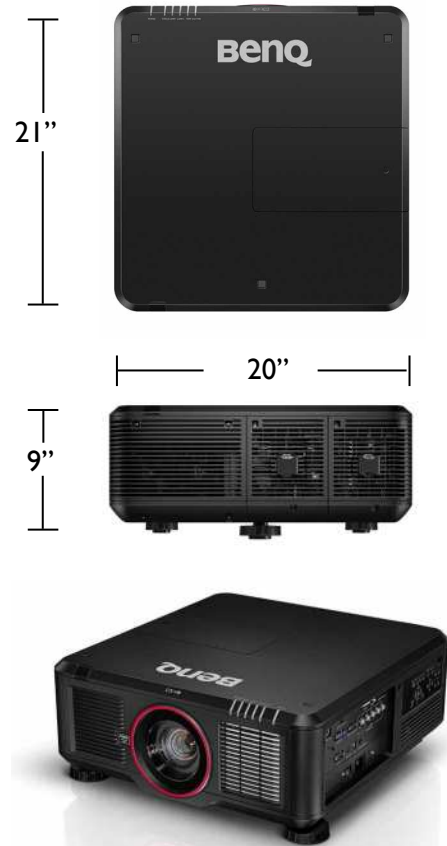

Dimensions