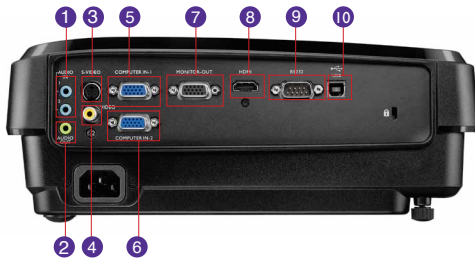

## Input and Output Terminals

- |                            |                             |
|----------------------------|-----------------------------|
| 1 Audio In 1&2 (Mini Jack) | 6 Computer-2 (D-sub 15pin)  |
| 2 Audio Out (Mini Jack)    | 7 Monitor Out (D-sub 15pin) |
| 3 S-Video (Mini DIN 4-pin) | 8 HDMI                      |
| 4 Video Out (RCA Jack)     | 9 RS232 (DB-9pin)           |
| 5 Computer-1 (D-sub 15pin) | 10 USB (Mini-B)             |