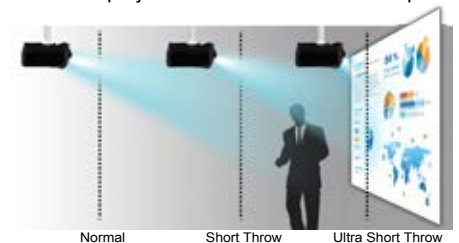

Ultra Short Throw Networkable WXGA Projector

Advanced Connectivity, Widescreen for Classrooms and Boardrooms

PJD8633ws

HDMI[®]
HIGH DEFINITION MULTIMEDIA INTERFACE

The ViewSonic[®] PJD8633ws is an advanced networkable widescreen WXGA DLP[®] ultra short throw projector that offers advanced connectivity for classrooms and meeting rooms. With an ultra short throw lens, the PJD8633ws can project an 81" image from only 2.1 feet away. Built with BrilliantColor[™] technology, this projector produces vibrant colors, while 3000 ANSI lumens and 15000:1 contrast ratio deliver stunning, razor-sharp images. Equipped with Crestron[®] LAN controller, the PJD8633ws makes it easy for IT admin to remotely control and manage multiple projectors from their workstations. Certified with AMX[®] Device Discovery[™], the PJD8633ws easily integrates into any size campus or enterprise. In addition, the PJD8633ws is packed with advanced features including wired and wireless LAN display, LAN control, USB display, a mobile app for smart phones and tablets, capability for PC-less presentations, HDMI that is 3D Blu-ray ready, DynamicEco[™], and integrated 16w speaker. The PJD8633ws is the perfect widescreen projector for small spaces and corporate environments.

Bright Images for Classrooms & Meeting Rooms

Packed with 3,000 lumens and a high contrast ratio of 15,000:1 (w/ DynamicEco[™]), the PJD8633ws is guaranteed to produce bright widescreen images in classrooms and corporate environments.

Project Large, Stunning Images in Small Places

With an ultra short throw lens, the PJD8633ws can project an 81" image from only 2.1 feet away—making it the perfect widescreen projector for small rooms with space limitations. In addition, blinding lights in front of the presenter, distracting shadows on the projected image, or glaring hotspots on the whiteboard, are all eliminated because the projector's light source is closer to the screen.