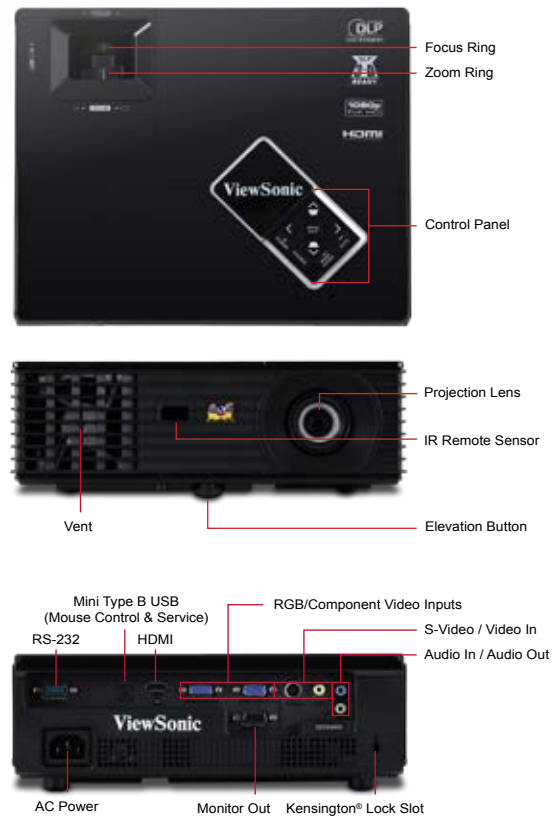

# Full HD 1080p Projector

**PJD7820HD**

## Specifications

<b>DISPLAY</b>	Type	0.65" Digital Micromirror Device (DLP)
	Resolution	1080p 1920x1080 (native)
	Lens	1.3x manual optical zoom / manual optical focus
	Keystone	Manual vertical digital keystone correction (+/- 40°)
	Size	30 – 300 in. / 0.7 – 7.6 m (diagonal)
	Throw Distance	2.5 – 25.0 ft. / 0.8 – 7.6 m
	Throw Ratio	1.15~1.5:1
	Lamp	210 watt
	Lamp Life	4000 / 6000 hours* (Normal / Eco-mode)
	Brightness	3000 Lumens
	Contrast Ratio	15,000:1 (w/DynamicEco™)
	Aspect Ratio	16:9 (native)
	Color Depth	30 bits, 1.07B Color (10+10+10)
Color Wheel	6-seg RGBCYW / 7200rpm	
<b>INPUT SIGNAL</b>	Computer and Video	NTSC M (3.58 MHz), 4.43MHz, PAL (B, D, G, H, I, M, N, 60), SECAM (B, D, G, K, K1, L), SD 480i and 576i, ED 480p and 576p, HD 720p, 1080i, 1080p
	Frequency	Fh: 31–100KHz, Fv: 48–120Hz
<b>COMPATIBILITY</b>	PC	VGA to 1920x1200
	Mac®	Up to 1920x1200 (may require MAC adaptor)
<b>CONNECTOR</b>	RGB Input	15-pin mini D-sub (x2)
	RGB Output	15-pin mini D-sub
	Digital Input	HDMI (x1)
	Component Input	15-pin mini D-sub (x2, shared with RGB)
	Composite Input	RCA jack
	S-Video	4-pin mini-DIN
	Audio Input	3.5mm mini jack
	Audio Output	3.5mm mini jack
	Control	RS-232 (DB-9)
	USB	Mini Type B (mouse control and service)
<b>AUDIO</b>	Speaker	2-watt (x1)
<b>POWER</b>	Voltage	100–240VAC (Auto Switching), 50/60Hz (universal)
	Consumption	260W (typ) / <0.5W (Stand-by mode)