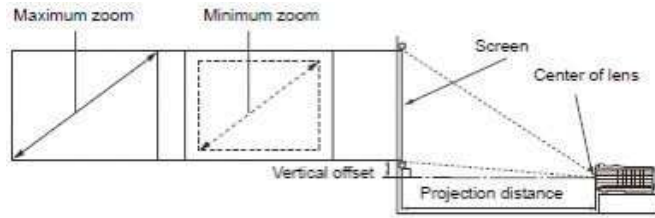

MX662 Digital Projector

Distance Chart