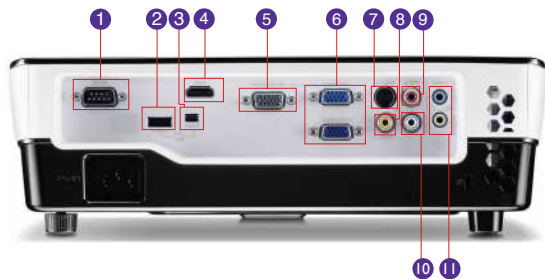

## Features

- Native XGA Resolution (1024x768)
- 3500 ANSI Lumens; 13,000:1 Contrast Ratio
- SmartEco™ Power Saving Technology
- Instant Restart, Various 3D Format Support
- Wireless display with Qpresenter App

## Input and Output Terminals

- |                   |                            |
|-------------------|----------------------------|
| 1 RS232 (DB-9pin) | 7 S-Video (Mini DIN 4-pin) |
| 2 USB (Type A)    | 8 Composite Video          |
| 3 USB (Mini-B)    | 9 Audio L/R in (RCA)       |
| 4 HDMI (x1)       | 10 Audio in (Mini Jack)    |
| 5 Monitor out     | 11 Audio out (Mini Jack)   |
| 6 Computer in     |                            |