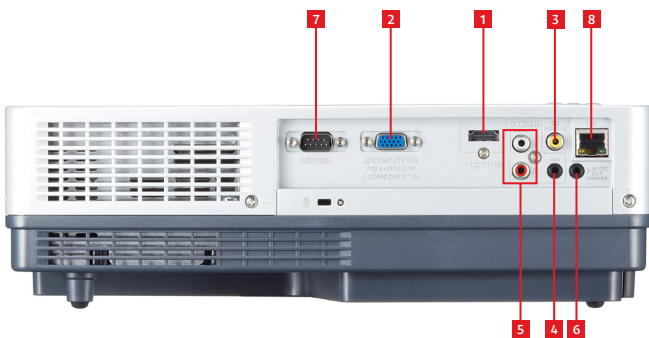

Connectivity

1. 1 **HDMI™ V1.3 (with Deep Colour):** Digital Video / Digital Audio / Digital RGB input.
2. 2 **Mini D-Sub 15-pin:** Analogue RGB Input 1 / Component Input (with optional adapter cable) / S-Video Input (with optional adapter cable) / SCART RGB Input (with optional adapter cable).
3. 3 **RCA x1:** Composite Video Input.
4. 4 **3.5mm mini-jack:** Stereo Audio Input 1 (for PC or Video equipment connected to port 2) / Microphone Input.
5. 5 **RCA x2 (L/R):** Stereo Audio Input 2 (for Composite Video Input).
6. 6 **3.5mm mini-jack:** Stereo Audio Output (Variable level).
7. 7 **Mini D-Sub 9-pin:** Control Port (RS-232c).
8. 8 **RJ-45:** Network Connection.

HDMI™
HIGH DEFINITION MULTIMEDIA INTERFACE

PuLink™

Canon