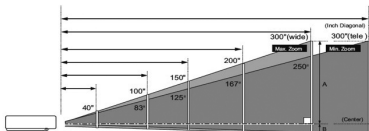

#### THROW DISTANCES (4:3 Aspect Ratio)

A:B = 6:1

Screen Size (inches)		40"	100"	150"	200"	300"
4:3 aspect ratio	Width x Height (mm)	813 x 610	2032 x 1524	3048 x 2286	4064 x 3048	6096 x 4572
Projection Distance (Projection ratio: 1.43:1 - 1.72:1)	Zoom (max / min)	3.6' / 4.5' (1.1m / 1.4m)	9.5' / 11.4' (2.9m / 3.5m)	14.3' / 17.1' (4.4m / 5.2m)	19.1' / 22.9' (5.8m / 7.0m)	28.6' / 34.4' (8.7m / 10.5m)