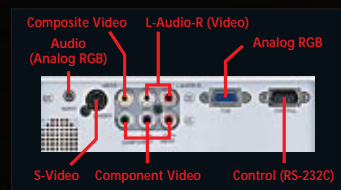

## Beautiful Video Quality

Achieves excellent video quality thanks to progressive scan, 3:2 pull down, and 3D Y/C separation.

## Full Range of Terminals

Component video input and HDTV compatibility.

\*HDTV: 750p (720p), 1125i (1080i/1035i); SDTV: 525i (480i), 525p (480p), 625i (575i)