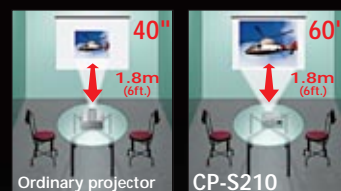

## Wide Angle Lens

Enables you to project a 60" image from a distance of only 1.8m (6 ft).