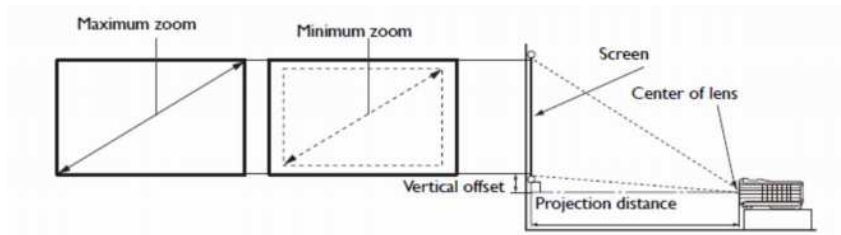

*Lamp life results will vary depending on environmental conditions and usage. Actual product's features and specifications are subject to change without notice.

MW767 Digital Projector

Distance Chart

Screen Size				Distance from screen (inch)			Vertical offset (inch)
Diagonal		W (inch)	H (inch)	Min length (Max zoom)	Average	Max length (Min zoom)	
Inch	mm						
40	1020	34	21	.48	.62	.76	2.6
60	1520	51	32	.74	.94	1.13	3.9
80	2030	68	43	.99	1.26	1.52	5.3
100	2540	85	53	1.24	1.57	1.9	6.6
150	3810	127	80	1.88	2.37	2.87	9.9
200	5080	170	103	2.51	3.17	3.83	13.2
250	6350	212	133	3.14	3.96	4.79	16.5
300	7620	254	159	3.78	4.76	5.76	19.9