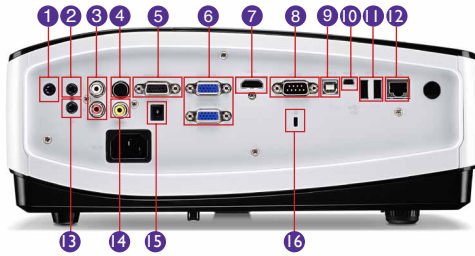

Input and Output Terminals

- | | |
|-----------------------------------|------------------------------|
| 1 Audio Out (Mini Jack) | 9 USB (Type B) |
| 2 Audio In (Mini Jack) | 10 USB (Type Mini B) |
| 3 Audio In L/R (RCA) | 11 USB (Type A) |
| 4 S-Video In (Mini DIN 4pin) | 12 LAN (RJ45) |
| 5 Monitor Out (D-sub 15pin) | 13 Microphone in (Mini Jack) |
| 6 Computer In 1 & 2 (D-sub 15pin) | 14 Composite Video in (RCA) |
| 7 HDMI | 15 12V Trigger |
| 8 RS232 (DB-9pin) | 16 Security Lock |