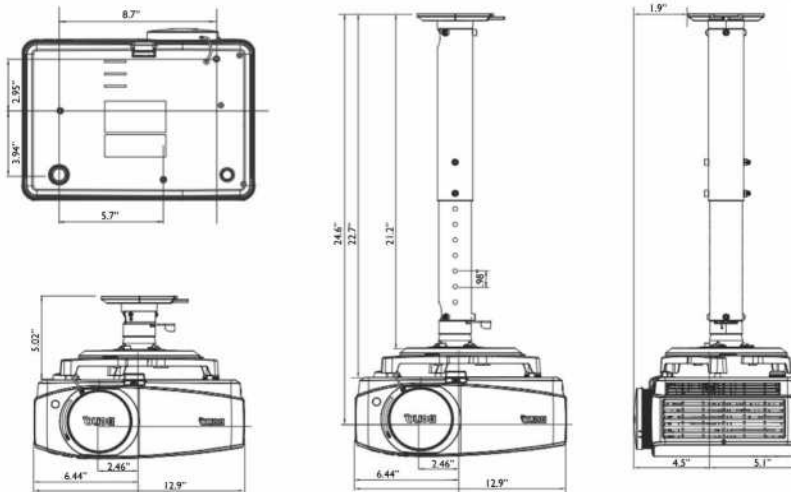

*Lamp life results will vary depending on environmental conditions and usage. Actual product's features and specifications are subject to change without notice.

MW767 Digital Projector

Distance Chart

Screen Size				Distance from screen (inch)			Vertical offset (inch)
Diagonal		W (inch)	H (inch)	Min length (Max zoom)	Average	Max length (Min zoom)	
Inch	mm						
40	1020	34	21	.48	.62	.76	2.6
60	1520	51	32	.74	.94	1.13	3.9
80	2030	68	43	.99	1.26	1.52	5.3
100	2540	85	53	1.24	1.57	1.9	6.6
150	3810	127	80	1.88	2.37	2.87	9.9
200	5080	170	103	2.51	3.17	3.83	13.2
250	6350	212	133	3.14	3.96	4.79	16.5
300	7620	254	159	3.78	4.76	5.76	19.9

Wall Mount Chart

Ceiling mount screw: M4
(Max L = 25 mm; Min L = 20 mm)

Unit: inch

Dimensions

Unit: inch