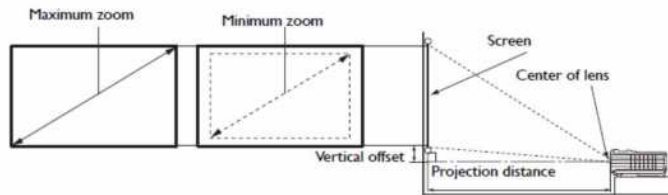

*Lamp life results will vary depending on environmental conditions and usage. Actual product's features and specifications are subject to change without notice.

MW721 Digital Projector

Distance Chart

Screen Size				Distance from screen (inch)			Vertical offset (inch)
Diagonal		W (inch)	H (inch)	Min length (Max zoom)	Average	Min length (Max zoom)	
Inch	mm						
40	1016	40	22	41.1	47	53.5	2.1
50	1270	42	26	51.4	59.1	66.8	2.6
60	1524	50	32	61.7	71.0	80.2	3.2
80	2032	68	42	82.3	94.6	107.1	4.2
100	2540	84	53	102.9	118.3	133	5.3
120	3048	102	64	123.5	142.1	160.5	6.3
150	3810	127	80	154.4	177.5	200.7	7.9
200	5080	170	106	205.8	236.7	267.5	10.6
220	5588	186	116	226.4	260.3	294.3	11.6
250	6350	212	132	257.3	295.9	334.5	13.2
300	7620	254	180	313.2	354.7	402.2	17.9