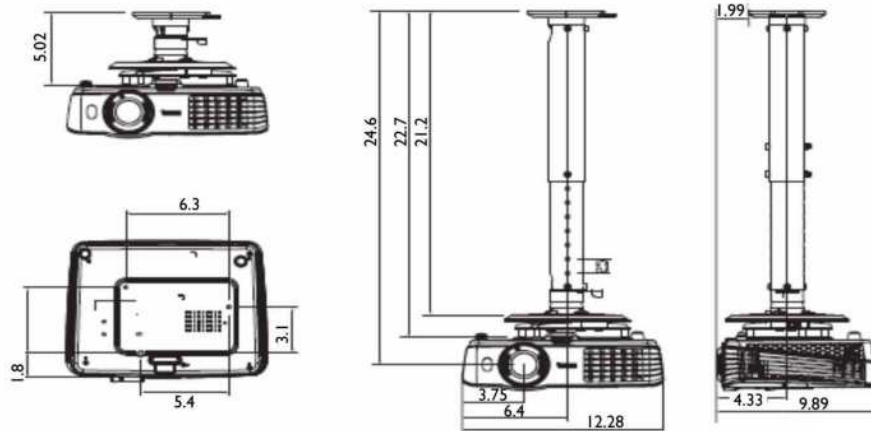

*Lamp life results will vary depending on environmental conditions and usage. Actual product's features and specifications are subject to change without notice.

MW721 Digital Projector

Distance Chart

Screen Size				Distance from screen (inch)			Vertical offset (inch)
Diagonal		W (inch)	H (inch)	Min length (Max zoom)	Average	Min length (Max zoom)	
Inch	mm						
40	1016	40	22	41.1	47	53.5	2.1
50	1270	42	26	51.4	59.1	66.8	2.6
60	1524	50	32	61.7	71.0	80.2	3.2
80	2032	68	42	82.3	94.6	107.1	4.2
100	2540	84	53	102.9	118.3	133	5.3
120	3048	102	64	123.5	142.1	160.5	6.3
150	3810	127	80	154.4	177.5	200.7	7.9
200	5080	170	106	205.8	236.7	267.5	10.6
220	5588	186	116	226.4	260.3	294.3	11.6
250	6350	212	132	257.3	295.9	334.5	13.2
300	7620	254	180	313.2	354.7	402.2	17.9

Wall Mount Chart

Ceiling Mount screw: M4
(Max L = 25 mm; Min L = 20 mm)

Unit: inch

Dimensions