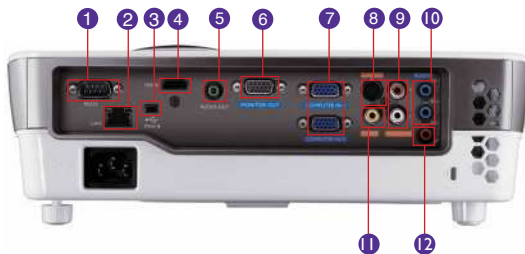

DIGITAL
PROJECTOR

MW721

Features

- Native WXGA (1280 x 800) Resolution
- 3,500 ANSI Lumens, 13,000:1 Contrast Ratio
- Up to 6,000 Hours Long Lamp Life
- SmartEco™ Power Saving Technology
- LAN control and LAN display function

Input and Output Terminals

- | | |
|-----------------------------|-----------------------------------|
| 1 RS232 (DB-9pin) | 7 Computer In 1 & 2 (D-sub 15pin) |
| 2 LAN (RJ45) | 8 S-Video In (Mini DIN 4pin) |
| 3 USB (Type Mini B) | 9 Audio In L/R (RCA) |
| 4 HDMI | 10 Audio In (Mini Jack) |
| 5 Audio Out (Mini Jack) | 11 Composite Video In (RCA) |
| 6 Monitor Out (D-sub 15pin) | 12 Microphone in |