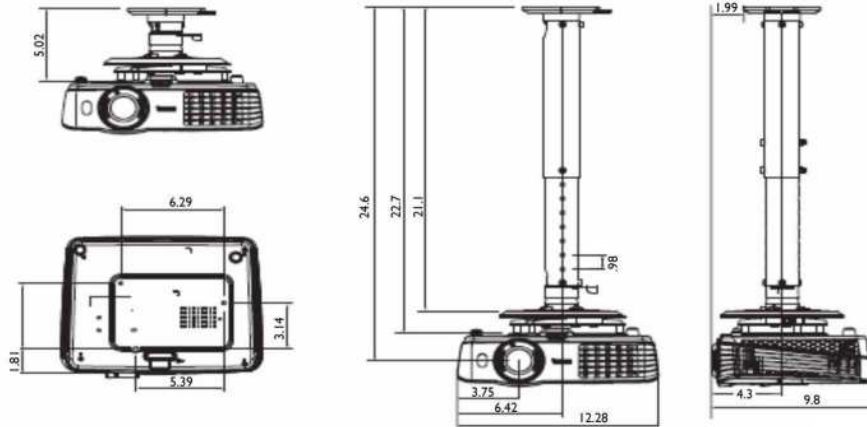

## Distance Chart

The screen aspect ratio is 4:3 and the projected picture is 4:3

Screen Size				Distance from screen (in)			Vertical offset (in)
Diagonal		W (in)	H (in)	Min length (Max zoom)	Average	Min length (Max zoom)	
Inch	mm						
40	1016	24	32	52.4	57.7	62.9	1.18
50	1270	30	40	65.6	72.1	78.7	1.49
60	1524	36	48	78.7	86.6	94.4	1.81
70	1778	42	56	91.8	101.0	110.2	2.08
80	2032	48	64	105	115.4	125.9	2.40
90	2286	54	72	118.1	129.9	141.7	2.71
100	2540	60	80	131.2	144.3	157.4	2.99
120	3048	72	96	157.4	173.2	188.9	3.58
150	3810	90	120	196.8	216.5	236.2	4.48
200	5080	120	160	262.4	288.7	314.9	5.98
250	6350	150	200	328.0	360.9	393.7	7.51
300	7620	180	240	393.7	433.0	472.4	9.01

## Wall Mount Chart

Ceiling Mount screw: M4  
(Max L = 25 mm; Min L = 20 mm)

Unit: inch

## Dimensions