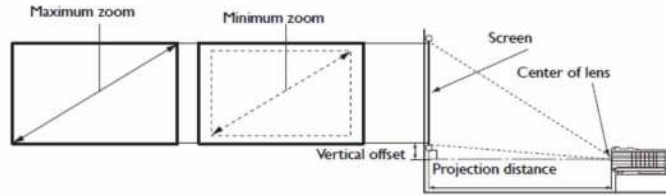

MX720 Digital Projector

Distance Chart

The screen aspect ratio is 4:3 and the projected picture is 4:3