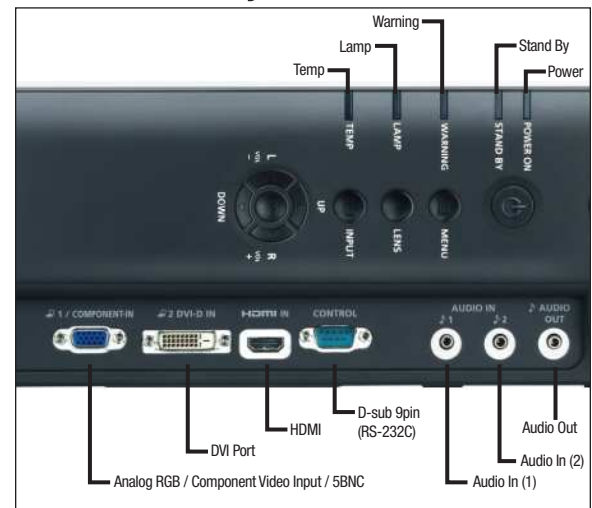

Connectability

©2012 Canon U.S.A., Inc. All rights reserved. Not responsible for typographical errors. Specifications subject to change without notice. Canon and REALiS are registered trademarks of Canon Inc. in the United States and may also be trademarks or registered trademarks in other countries. IMAGEANYWARE is a trademark of Canon. All other products and brand names may be registered trademarks, trademarks or service marks of their respective owners in the United States and/or other countries.

Canon
imageANYWARE

LENS SPECIFICATIONS

PRODUCT NAME		WUX5000	WUX4000
3 LENS OPTIONS	RS-IL01ST STANDARD ZOOM LENS	PROJECTION LENS	F1.89 - 2.65 / f= 23.0 - 34.5 mm
		LENS SHIFT*	(Vertical) Down 15% ~ Up 55% / (Horizontal) Left 10% ~ Right 10%
		ZOOM	1.5 x Optical Zoom (Powered)
		FOCUS	Powered
		SCREEN SIZE	40" - 600"
		PROJECTION DISTANCE	4.6-31.5 ft (1.3-9.6 m), 100": 10.5 - 15.7 ft (3.2-4.8 m)
	RS-IL02LZ LONG FOCUS ZOOM LENS	PROJECTION LENS	F1.99 - 2.83 / f= 34.0 - 57.7 mm
		LENS SHIFT*	(Vertical) Down 15% ~ Up 55% / (Horizontal) Left 10% ~ Right 10%
		ZOOM	1.7 x Optical Zoom (Powered)
		FOCUS	Powered
		SCREEN SIZE	40" - 600"
		PROJECTION DISTANCE	6.23 ~ 46.6 ft (1.9-14.2 m) / 100": 15.4 - 26.24 ft (4.7 - 8.0 m)
	RS-IL03WF ULTRA WIDE-ANGLE LENS	PROJECTION LENS	F2.0 / f= 12.8 mm
		LENS SHIFT*	(Vertical) Down 5% ~ Up 5% / (Horizontal) Left 2% ~ Right 2%
		ZOOM	Fixed
		FOCUS	Powered
		SCREEN SIZE	40" to 300"
		PROJECTION DISTANCE	2.3 - 17.1 ft (0.7 - 5.2 m) / 100": 5.6 ft (1.7 m)
	THROW RATIO	0.8:1	

*The maximum upward shift and the maximum horizontal shift cannot be used simultaneously.