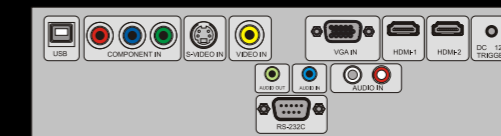

Rich connectivity

H1080 features 2x HDMI 1.3 increase overall capabilities to meet Full HD demand both audio and video. Few critical function has been added to HDMI 1.3.