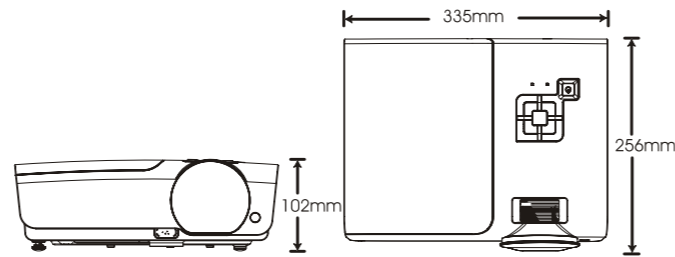

Specification subjects to change without notice.

Best Energy Saving **RoHS** **Best Energy Saving**
< 1w standby power consumption **COMPLIANT** **≤ 1W**
standby power consumption

A mission from Vivitek Environmental Protection

- Hi-efficiency power switching: reduces power consumption.
- Less than 1w power consumption in standby mode
- All Lead-Free components provides a Green environment

Convenience Preset Mode

H1080 series has fine tuned default setting for user to choose under different scenario and preference such as :

- Movie mode
- Vivid mode
- Normal mode
- 3 customized User Mode
- ISF mode (H1082/H1085)

project isle
.com.au

Where Projectors Roam Free

[Http://www.vivitekcorp.com](http://www.vivitekcorp.com)

©2009 Vivitek Corporation, Values, Weights and dimensions shown are approximate. Errors and omissions accepted. Specification are subject to change without prior notice. This product maybe subject to export regulations. **vivitek** Is trademark of Vivitek Corporations. Projection images simulated.

2009/07

vivitek
Vivid Color. Vivid Life

vivitek
Vivid Color. Vivid Life

Vivitek Corporation

H1080 series
1080P Home Theater Projectors