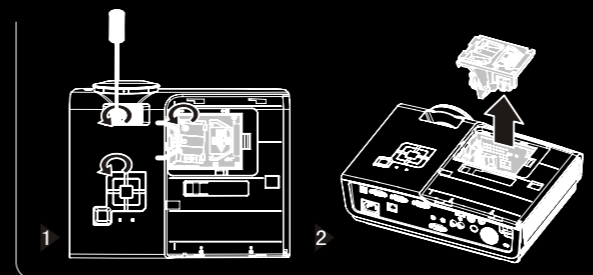

Sliding Top Cover Easy Lamp Replacement

Convenient top loading allows for quick and easy lamp replacement.