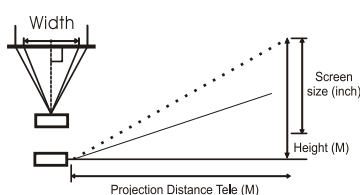

Projection Distance

Screen size (inch)	Projection Distance Tele (M)	Height (M)	Screen size (inch)	Projection Distance Wide (M)	Height (M)
30	1.32	0.46	40	1.57	0.61
80	3.51	1.22	80	3.14	1.22
100	4.39	1.52	100	3.92	1.52
120	5.27	1.83	120	4.71	1.83
150	6.58	2.29	150	5.88	2.29
200	8.78	3.47	200	7.84	3.47
300	13.17	5.21	300	11.77	5.21