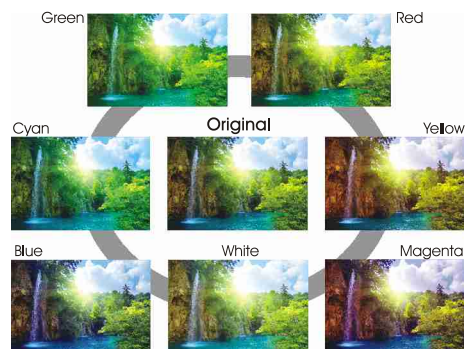

► Pre-set Enhanced Display Mode:

up to 7 display mode (Presentation, Bright, Game, Movie, TV, sRGB, and User) to choose from for the best preferable display mode.

► Best Energy Saving:

Less than 1W in Standby Mode for energy saving.

► Close Caption:

Showing text information in NTSC format

► HDMI

Latest version 1.3 for enhanced high speed video and audio transferring.

Various I/O connectivity

Projection Distance

Screen size (inch)	Projection Distance Tele (M)	Height (M)	Screen size (inch)	Projection Distance Wide (M)	Height (M)
30	1.32	0.46	40	1.57	0.61
80	3.51	1.22	80	3.14	1.22
100	4.39	1.52	100	3.92	1.52
120	5.27	1.83	120	4.71	1.83
150	6.58	2.29	150	5.88	2.29
200	8.78	3.47	200	7.84	3.47
300	13.17	5.21	300	11.77	5.21