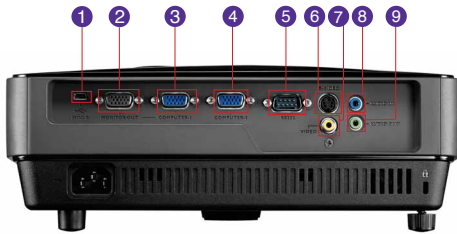

Input and Output Terminals

1 USB (Mini-B)	6 S-Video (Mini DIN 4-pin)
2 Monitor Out (D-sub 15pin)	7 Video Out (RCA Jack)
3 Computer-1 (D-sub 15pin)	8 Audio In (Mini Jack)
4 Computer-2 (D-sub 15pin)	9 Audio Out (Mini Jack)
5 RS232 (DB-9pin)	

Specifications

Projection System	DLP
Native Resolution	SVGA (800 x 600)
Brightness	2700 ANSI Lumens
Contrast Ratio	13000:1
Display Color	1.07 Billion Colors
Lens	F=2.56-2.8, f=21-23.1mm
Aspect Ratio	Native 4:3 (5 aspect ratio selectable)
Throw Ratio	1.86 - 2.04 (53" @ 2m)
Image Size Diagonal	40"-300"
Zoom Ratio	1.1:1
Lamp Type	190W
Lamp Life	4500/6000/6500 hours (Normal/Eco/SmartEco Mode)*
Keystone Adjustment	1D, Vertical +/- 40 degrees
Projection Offset	120% ±5%
Resolution Support	VGA (640 x 480) to UXGA (1600 x 1200)
Horizontal Frequency	31K~102KHz
Vertical Scan Rate	23~120Hz
Compatibility	HDTV Compatibility: 480i, 480p, 576i, 576p, 720p, 1080i, 1080p Video Compatibility: NTSC, PAL, SECAM 3D Compatibility: PC: 120Hz Frame Sequential 3D for resolutions up to WXGA.
Interface	Computer In (D-Sub 15pin) x2 (shared with Component) Monitor Out (D-Sub 15 pin) x1 Composite Video In (RCA) x1 S-Video In (Mini DIN 4pin) x1 Audio In (Mini Jack) x1 Audio Out (Mini Jack) x1 Speaker 2W x1 USB (Type Mini-B) x1 (Download & page up/down) RS232 (DB-9Pin) x1
Dimensions (WxHxD)	287.3 x 114.4 x 232.6 mm
Weight	2.3kg (5.29lbs)
Power Supply	AC 100 to 240 V, 50/60 Hz
Power Consumption	275W, Standby<0.5W
Audible Noise	33/26 dBA (Normal/Economic mode)
On-Screen Display Languages	English/ France/ Germany/ Italian/ Spanish/ Russian/ Traditional Chinese/ Simplified Chinese/ Japanese/ Korean/ Swedish/ Dutch/ Turkish/ Czech/ Portuguese/ Thai/ Polish/ Hungarian/ Croatian/ Romanian/ Norwegian/ Danish/ Bulgaria/ Finnish/ Indonesian/ Greek/ Hindi/ Arabic (28 Languages)
Picture Mode	Dynamic/Presentation/sRGB/Cinema/User 1/User 2
Accessories (Standard)	Remote Control w/ Battery, Power Cord, User Manual CD, Quick Start Guide, Warranty Card, VGA (D-sub 15 pin) Cable
Accessories (Optional)	Spare Lamp Kit P/N: 5J.J6D05.001 Ceiling Mount P/N: 5J.J2K01.001 3D Glasses P/N: 5J.J0T14.011 Carrying Bag P/N: 5J.J3925.001 P/N: 5J.J3T09.001
UPC Code	8400460-2471-0
Limited Warranty	1 year parts & labor; 1 year or 2000 hours of lamp life

*Lamp life results will vary depending on environmental conditions and usage. Actual product's features and specifications are subject to change without notice.