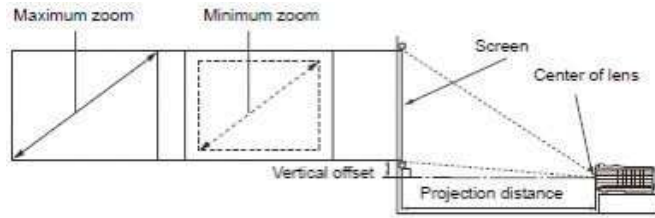

MS502 Digital Projector

Distance Chart