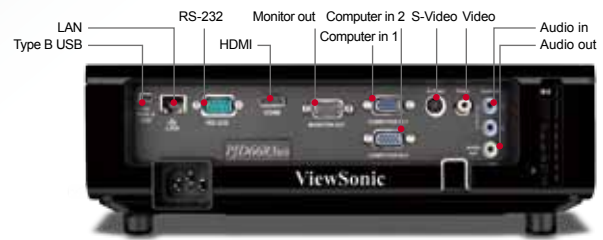

Networkable WXGA Short Throw Projector Facilitate Teaching Scenario with E-Learning

Crestron RoomView® Network management system

Crestron RoomView® provides an advanced, real-time alert system that sends status updates to your PC including power, lamp life, and unit presence to simplify maintenance efforts. It also automates device functions such as power on/off, and broadcasts urgent messages via closed captioning. With smart network management, you'll be able to save time, save money, and save maintenance effort.

Advanced Dynamic Movie mode

With Dynamic Movie mode, the projector's lamp automatically dims to strengthen and reveal fine details when displaying darker images. When displaying bright images, the lamp adjusts to create brilliant and bright whites. Dynamic Movie mode enhances image clarity, increases lamp life, reduces power consumption, and ambient noise.

Perfect audio performance

Incorporated with a 10W speaker, the PJD6683ws enriches presentation contents with high volume audio output and negates the need for external speakers.

Specifications

Display Technology	Display Chipset	TI DMD 0.65"	
	Resolution	1280 (H) x 800 (V)	
	Lens	Fixed	
	Keystone Correction	+/- 40° (Vertical)	
	Projection Size	30" ~ 300" Diagonal	
	Projection Distance	0.32 ~ 3.16 meters	
	Throw Ration	0.5 (95"±3% @ 1m)	
	Lamp	OSRAM 240W	
	Lamp Life (Normal/Eco Mode)	3,500 / 5,000 hours	
	Brightness	3,000 lumens	
	Contrast Ratio (Max.)	15,000:1 (With DynamicEco™ mode)	
	Aspect Ratio	16:10	
	Color Wheel	6-Seg RGBCYW	
Audio	Speaker	10W *1	
Input Signal	Computer and Image	NTSC M (3.58 MHz), 4.43MHz	
		PAL (B, D, G, H, I, M, N, 60)	
		SECAM (B, D, G, K, K1, L) 480i and 576i, 480p and 576p 720p, 1080i, 1080p	
Frequency	Horizontal: 31 ~ 100 kHz Vertical: 48 ~ 120Hz		
Compatibility	PC	1024 x 768 @ 60 Hz (Native)	
	MAC (*May Require A MAC Adaptor)	Support up to 1600 x 1200 @ 60Hz (Same as in PC)	
Connectors	Input	RGB	DB-15 *2
		HDMI	HDMI 1.3 *1
		Component	Shared with RGB *2
		S-Video	Mini-Din 4 pin *1
		Composite	RCA-1 *1

Connectors	Input	Audio- in	3.5mm mini-mono jack *2	
	Output	RGB	DB-15 *1	
		Audio	3.5 mm mini-mono jack *1	
I/O	USB	Mini type B *1 (For mouse control & firmware upgrade)		
		RS232	DB-9 *1	
		LAN	RJ- 45 *1	
		Power	Voltage	100V ~ 240Vac 50 / 60Hz
	Consumption	350W (Max.); 260W (Min.)		
Languages	English/ French / Germany/ Italian/ Spanish/ Russian/ Traditional Chinese / Simplified Chinese / Japanese / Korean/ Swedish / Dutch / Turkish / Czech / Portuguese / Thai / Polish/ Finnish			
	Operating Environment	Temperature	0° ~ 40° C / 32° ~ 104° F	
	Humidity	10 ~ 90% (Non-condensation)		
	Altitude	0 ~ 6,000 feet		
Noise Level	Normal / Eco Mode	35dB / 29dB		
Dimension	Physical	(mm)	294 x 242 x 84	
		(inch)	11.57" x 9.53" x 3.31"	
		Package (mm)	360 x 192 x 380	
	(inch)	14.17" x 7.56" x 14.96"		
Weight	Net	6.6lbs / 2.99kg		
		Gross	9.9lbs / 4.5kg	
Regulations	CB, UL, cUL, FCC (including ICES-003), CE, Argentina, NOM, GS, GOST-R, SASO, Ukraine, PSB, C-Tick, Korean-KC, CCC, CECP, WEEE, RoHS			

What's in the box?

1.8 Meter Power Cord (Black) *1, 1.8 Meter VGA Cable (Black) *1, Remote Control (AAA Battery) *1, Quick Start Guide (Short Version) *1, ViewSonic DVD Wizard (With User Manual) *1, Lens Cap *1, Warranty Card & Sticker (Only For China) *1

*Specifications are subject to change without notice.