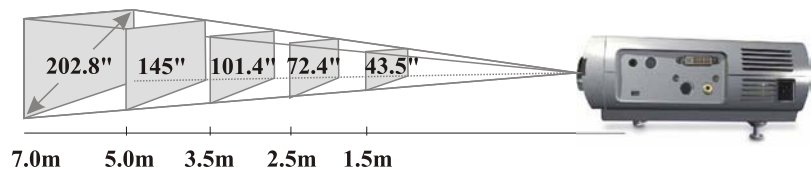

Projector Distance and Diagonal Screen Size

www.vivitekcorp.com
Vivitek Corp.
48017 Fremont Blvd.
Fremont, CA 94538
Tel: (510) 651-0881
Efax: (510) 226-4163

The DLP™ medallion is a trademark of Texas Instruments. All other trademarks are used with permission or are for identification purpose only and are property of their respective companies.

©2005 Vivitek Corp. All Rights Reserved.

All our products are developed with certain aspects in mind, such as low-lead designs, certified electromagnetic emissions, zero radiation, low energy consumption and the lengthening of product life to prevent parts waste.