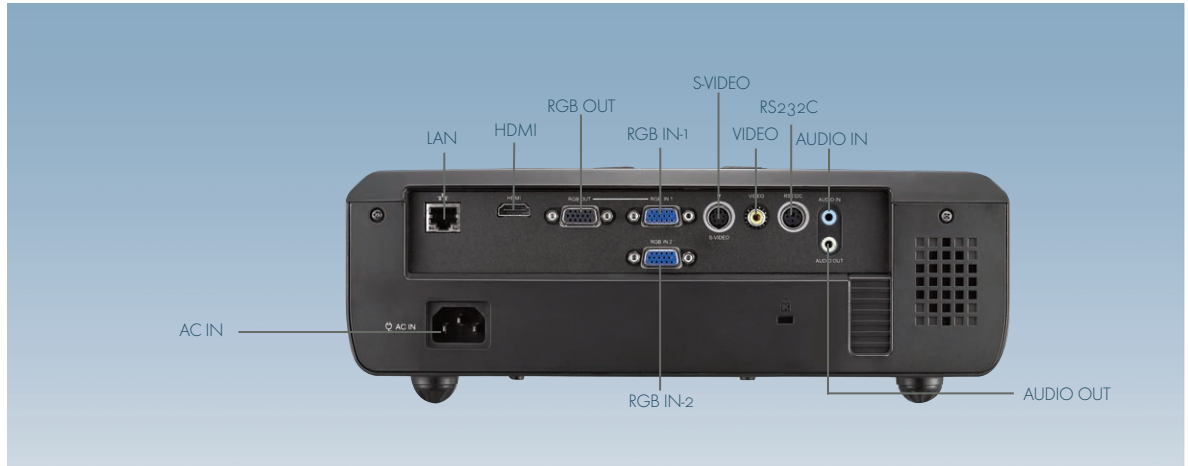

Short-Throw WXGA DLP Projector

The BW286 is a versatile short-throw projector that delivers HD picture quality for a variety of commercial applications. Designed for smaller rooms, it has the capability of projecting a 134" diagonal image from only 1.5 meters from the screen. DLP technology combined with a native 1280 x 800 WXGA resolution renders images and color with incredible accuracy. Whatever your audience, from business executives to students, the BW286 displays captivating video, stills and presentations with superb image quality even in the most challenging projector placements.

SPECIFICATIONS

**PROJECTION SYSTEM**

Display Technology	DLP [0.65" DMD]	
Native Resolution	WXGA (1280 x 800)	
Brightness (ANSI-Lumens)	2800	
Contrast Ratio (FIFO)	2500:1	
Noise	High Brightness	34dB
	Economic	31dB
Uniformity	80%	
Color Wheel	5 segments (RYGWB)	
Projection Lens	Focus	Manual
	Zoom	Fixed Lens
Projection Image	Standard	133.7" @ 1.5m
	Throw Ratio	0.52
	Image Size (Diagonal)	35.6" - 891.1"
Projection Offset	112%	
Lamp	Life High Brightness	2500 hrs
	Life Economic	4000 hrs

INPUT/OUTPUT Terminals

RGB In/ Out	2/1
Composite (AV) In	1
RGB (PC) Audio In	2
Composite (AV) In	1
Component (YPbPr)	2 (thru RGB)
Audio Out	1
RS-232C	1
RJ45	1 (Ethernet)
HDMI	1

SPECIAL FEATURES

Digital Keystone Correction, Picture Still, Auto Sleep, Blank (Blue, Green, Black, Logo), Image Flip (H/V), Color Temperature Control, Brilliant Color™, Expert Color Control, 3D Ready (DLP Link Type), Kensington® Lock Port