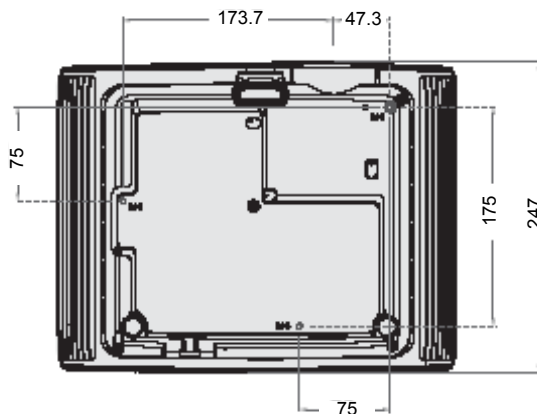

*Lamp life results will vary depending on environmental conditions and usage.

EP5920 Digital Projector

Distance Chart

16:9 screen				Recommended projection distance from screen in mm			Vertical offset in mm
diagonal		Width	Height	Min length (with max. zoom)	Average	Max length (with min. zoom)	
Inches	mm	mm	mm				
30	762	664	374	1056	1162	1267	56
40	1016	886	498	1408	1549	1690	75
50	1270	1107	623	1760	1936	2112	93
60	1524	1328	747	2112	2323	2534	112
80	2032	1771	996	2816	3098	3379	149
100	2540	2214	1245	3520	3872	4224	187
120	3048	2657	1494	4224	4646	5009	224
150	3810	3321	1868	5280	5808	6336	280
200	5080	4428	2491	7040	7744	8448	374
220	5568	4870	2740	7744	8518	9293	411
250	6350	5535	3113	8800	9680	10560	467
300	7620	6641	3736	10560	-	-	560

Wall Mount / Ceiling Mount Chart

Ceiling Mount Screws:
Max. L = 1/2", Min. = 5/16"

Dimensions