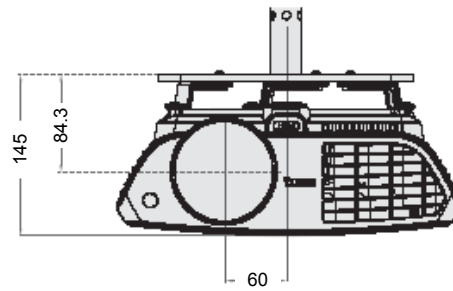

*Lamp life results will vary depending on environmental conditions and usage.

EP5920 Digital Projector

Distance Chart

16:9 screen				Recommended projection distance from screen in mm			Vertical offset in mm
diagonal		Width	Height	Min length (with max. zoom)	Average	Max length (with min. zoom)	
Inches	mm	mm	mm				
30	762	664	374	1056	1162	1267	56
40	1016	886	498	1408	1549	1690	75
50	1270	1107	623	1760	1936	2112	93
60	1524	1328	747	2112	2323	2534	112
80	2032	1771	996	2816	3098	3379	149
100	2540	2214	1245	3520	3872	4224	187
120	3048	2657	1494	4224	4646	5009	224
150	3810	3321	1868	5280	5808	6336	280
200	5080	4428	2491	7040	7744	8448	374
220	5568	4870	2740	7744	8518	9293	411
250	6350	5535	3113	8800	9680	10560	467
300	7620	6641	3736	10560	-	-	560

Wall Mount / Ceiling Mount Chart

Ceiling Mount Screws:
Max. L = 1/2", Min. = 5/16"

Dimensions