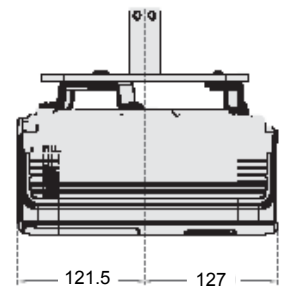

*Lamp life results will vary depending on environmental conditions and usage.

EP5920 Digital Projector

Distance Chart

16:9 screen				Recommended projection distance from screen in mm			Vertical offset in mm
diagonal		Width	Height	Min length (with max. zoom)	Average	Max length (with min. zoom)	
Inches	mm	mm	mm				
30	762	664	374	1056	1162	1267	56
40	1016	886	498	1408	1549	1690	75
50	1270	1107	623	1760	1936	2112	93
60	1524	1328	747	2112	2323	2534	112
80	2032	1771	996	2816	3098	3379	149
100	2540	2214	1245	3520	3872	4224	187
120	3048	2657	1494	4224	4646	5009	224
150	3810	3321	1868	5280	5808	6336	280
200	5080	4428	2491	7040	7744	8448	374
220	5568	4870	2740	7744	8518	9293	411
250	6350	5535	3113	8800	9680	10560	467
300	7620	6641	3736	10560	-	-	560

Wall Mount / Ceiling Mount Chart

Ceiling Mount Screws:
Max. L = 1/2", Min. = 5/16"

Dimensions