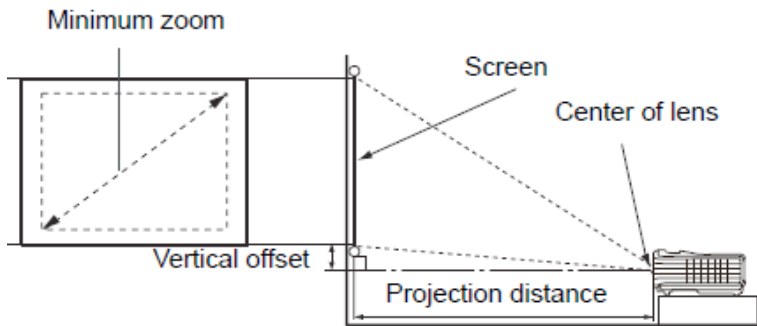

EP5920 Digital Projector

Distance Chart