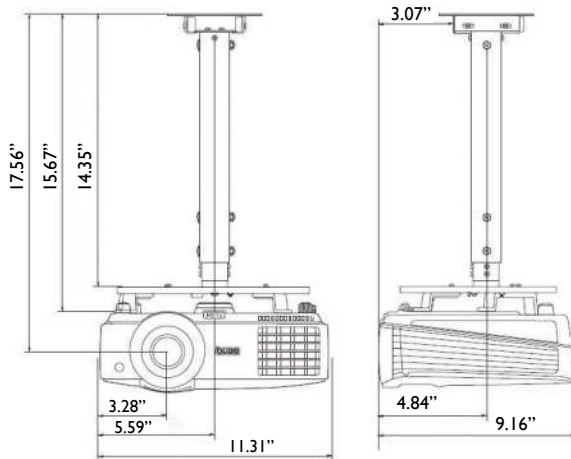

*Lamp life results will vary depending on environmental conditions and usage. Actual product's features and specifications are subject to change without notice.

MX503 Digital Projector

Distance Chart

Screen Size				Distance from screen (inch)			Vertical offset (inch)
Diagonal		W (inch)	H (inch)	Min length	Average	Min length	
Inch	mm			Max zoom		Max zoom	
30	762	24	18	44.57	46.81	49.02	1.81
40	1016	32	24	59.40	62.40	65.35	2.40
50	1270	40	30	74.29	78.00	81.69	2.99
60	1524	48	36	89.13	93.58	98.07	3.58
80	2032	64	48	118.86	124.80	130.75	4.80
100	2540	80	60	148.58	155.98	163.43	5.98
120	3048	96	72	178.27	187.20	196.10	7.20
150	3810	120	90	222.83	233.98	245.12	9.02
200	5080	160	120	297.13	312.01	326.85	12.01
220	5588	176	132	326.85	343.19	359.53	13.19
250	6350	200	150	371.42	390.00	408.54	15.00
300	7620	240	180	445.71	467.99	490.28	17.99

Ceiling Mount Chart

Ceiling Mount Screw:
M4 x 8 (Max L = 8 mm)

Units: inch

Dimensions