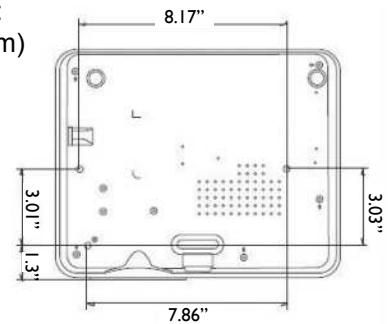

*Lamp life results will vary depending on environmental conditions and usage. Actual product's features and specifications are subject to change without notice.

MX503 Digital Projector

Distance Chart

Screen Size				Distance from screen (inch)			Vertical offset (inch)
Diagonal		W (inch)	H (inch)	Min length	Average	Min length	
Inch	mm			Max zoom		Max zoom	
30	762	24	18	44.57	46.81	49.02	1.81
40	1016	32	24	59.40	62.40	65.35	2.40
50	1270	40	30	74.29	78.00	81.69	2.99
60	1524	48	36	89.13	93.58	98.07	3.58
80	2032	64	48	118.86	124.80	130.75	4.80
100	2540	80	60	148.58	155.98	163.43	5.98
120	3048	96	72	178.27	187.20	196.10	7.20
150	3810	120	90	222.83	233.98	245.12	9.02
200	5080	160	120	297.13	312.01	326.85	12.01
220	5588	176	132	326.85	343.19	359.53	13.19
250	6350	200	150	371.42	390.00	408.54	15.00
300	7620	240	180	445.71	467.99	490.28	17.99

Ceiling Mount Chart

Ceiling Mount Screw:
M4 x 8 (Max L = 8 mm)

Units: inch

Dimensions