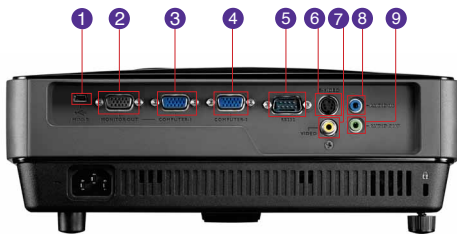

Input and Output Terminals

- | | |
|-----------------------------|----------------------------|
| 1 USB (Mini-B) | 6 S-Video (Mini DIN 4-pin) |
| 2 Monitor Out (D-sub 15pin) | 7 Video Out (RCA Jack) |
| 3 Computer-1 (D-sub 15pin) | 8 Audio In (Mini Jack) |
| 4 Computer-2 (D-sub 15pin) | 9 Audio Out (Mini Jack) |
| 5 RS232 (DB-9pin) | |