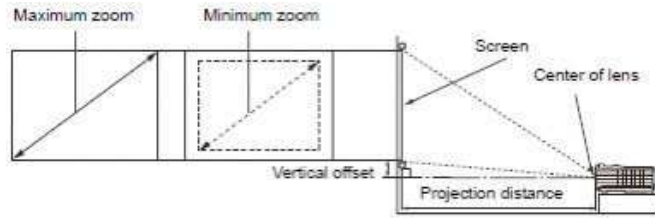

*Lamp life results will vary depending on environmental conditions and usage. Actual product's features and specifications are subject to change without notice.

MX503 Digital Projector

Distance Chart

Screen Size				Distance from screen (inch)			Vertical offset (inch)
Diagonal		W (inch)	H (inch)	Min length	Average	Min length	
Inch	mm			Max zoom		Max zoom	
30	762	24	18	44.57	46.81	49.02	1.81
40	1016	32	24	59.40	62.40	65.35	2.40
50	1270	40	30	74.29	78.00	81.69	2.99
60	1524	48	36	89.13	93.58	98.07	3.58
80	2032	64	48	118.86	124.80	130.75	4.80
100	2540	80	60	148.58	155.98	163.43	5.98
120	3048	96	72	178.27	187.20	196.10	7.20
150	3810	120	90	222.83	233.98	245.12	9.02
200	5080	160	120	297.13	312.01	326.85	12.01
220	5588	176	132	326.85	343.19	359.53	13.19
250	6350	200	150	371.42	390.00	408.54	15.00
300	7620	240	180	445.71	467.99	490.28	17.99