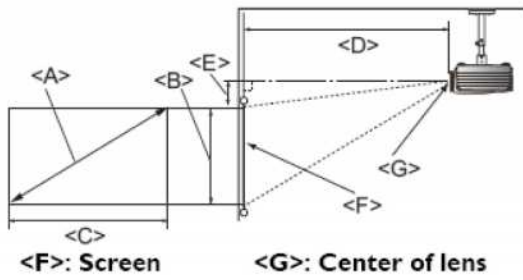

W7000 Video Projector

Distance Chart/Ceiling Installation