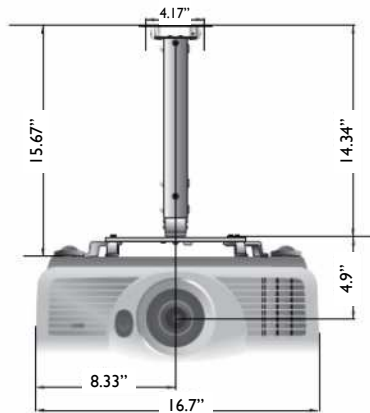

Wall Mount/Ceiling Mount Chart

Ceiling mount screws: M6 x 8 (Max. L = 8 mm)