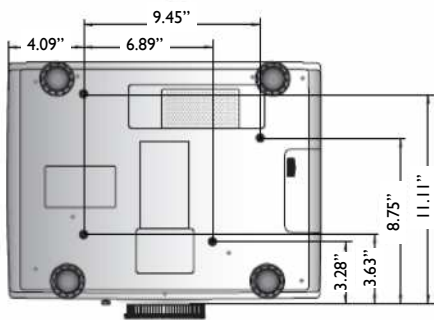

Wall Mount/Ceiling Mount Chart

Ceiling mount screws: M6 x 8 (Max. L = 8 mm)