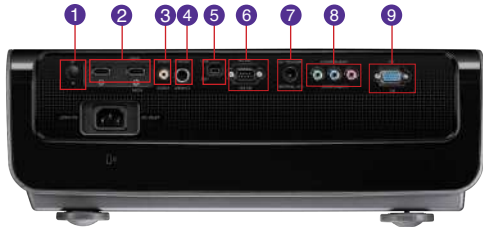

## Input and Output Terminals

- 1 IR
- 2 HDMI v1.4 x 2
- 3 Video
- 4 S-Video
- 5 USB (Type Mini B)
- 6 RS-232 (DB-9pin)
- 7 12V Trigger
- 8 Component Video
- 9 Computer In

## Specifications

Projection System	DLP
Native Resolution	1080p (1920 x 1080)
Brightness	2000 ANSI lumens
Contrast Ratio	50000:1
Display Color	1.07 Billion Colors
Lens	F=2.48-2.81, f=24.1-36.1mm
Aspect Ratio	Native 16:9 (5 aspect ratio selectable)
Throw Ratio	1.62-2.43 (55.7" @ 6.56 ft)
Image Size (Diagonal)	28"-300"
Zoom Ratio	1.50:1
Lamp Type	300W
Lamp (Norm/Eco Mode)*	2000/2500/NA hours
Keystone Adjustment	Vertical ± 10 degrees
Lens Shift	V: ±125% Max, H: ±40% Max
Resolution Support	VGA (640 x 480) to WUXGA (1920 x 1200)
Horizontal Frequency	31K-92KHz
Vertical Scan Rate	23-120Hz
HDTV Compatibility	720@50P/60P, 1080@50i/60i/24p/30p/50p/60p
Video Compatibility	NTSC/PAL/SECAM
3D Compatibility	Frame packing and top bottom format up to 1080p/24Hz, Side by side up to 1080/60i, Frame sequential 720p 120Hz
Interface	Computer in (D-sub 15pin) x 1 HDMI v1.4 x 2 Component Video x 1 Composite Video in (RCA) x 1 S-Video (Mini Din 4 pin) x 1 DC 12V Trigger x 1 RS232 (9pin) x 1 USB (mini B) x 1 for service
Dimensions(W x D x H)	16.85" x 12.48" x 5.71"
Weight	14.8lbs (6.7kg)
Power Supply	100 to 240 VAC
Power Consumption	416W (typical), standby < 1W
Audible Noise	33/28 dBA (Normal/Economic mode)
On-Screen Display Languages	English/Français/Deutsch/Italiano/Español/Русский/svenska/Nederlands/Türkçe/ čeština/Português/polski (12+ Languages)
Preset Modes	Cinema Mode/Dynamic Mode/Standard/User 1/User 2/User 3/3D
Accessories (Standard)	Remote Control w/ Battery, Power Cord, User Manual CD, Quick Start Guide, Warranty Card, VGA (D-sub 15pin) Cable
Accessories (Optional)	3D Glasses P/N: 5J.J0T14.011 Spare Lamp Kit P/N: 5J.J3905.001 Ceiling Mounting Kit P/N: 5J.J2K01.001
Limited Warranty	1 Year Parts / Labor; 180 days or 500 hours of lamp life