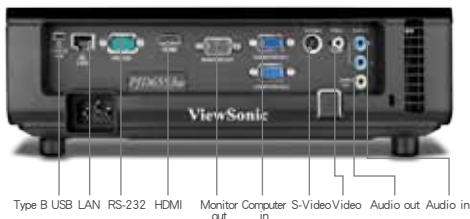

Special Feature

Dynamic Movie mode for amazing contrast

Dynamic Movie mode enhances image clarity, increases lamp life, and reduces power consumption and noise. Whether you're teaching, making a business presentation or enjoying entertainment, Dynamic Movie mode provides the best images for a high-quality viewing experience.

DynamicEco™ mode to save up to 70% power

ViewSonic's exclusive DynamicEco™ mode reduces projector brightness to 30% to extend lamp life and lower energy consumption. DynamicEco™ mode will automatically kick in when no signal is present, or can be manually enabled through a button on the remote. It also reduces fan noise to eliminate distractions.

Specifications

PJD6553w

Item	Content	
Display	Type	TI DMD 0.65"
	Resolution	1280 (H) x 800 (V)
	Lens	1.3X
	Keystone Correction	+40 ~ -40
	Projection Size	29" ~ 306"
	Projection Distance	1.5 ~ 6 meters
	Throw Ratio	1.21 ~ 1.57
	Lamp	OSRAM
	Lamp Life (Normal / Eco Mode)	3,500 / 5,000
	Brightness (Max.)	3,500
	Contrast Ratio (Max.)	4,000:1
Input Signal	Aspect Ratio	4:3 / 16:9
	Color Depth	TI BrilliantColor™ Technology
	Color Wheel	6-Seg RGBCYW
	Computer and Video	NTSC M (3.58 MHz), 4.43 MHz PAL (B, D, G, H, I, M, N, 60) SECAM (B, D, G, K, K1, L) 480i and 576i 480p and 576p 720p, 1080i, 1080p
	Frequency	Horizontal: 31-100 kHz ; Vertical: 48-120 Hz
	Compatibility	PC 1024 x 768 @ 60Hz (Native) MAC 1024 x 768 @ 75Hz (MAC adaptor may be required)
Connector	RGB Input	DB-15 *2
	RGB Output	DB-15 *1
	HDMI Interface	*1
	Composite Input	RCA-1 *1
	Component Input	Share with RGB (RGB *1)
	Audio Input	3.5mm Mini-Mono Jack *2
	Audio Output	3.5mm Mini-Mono Jack *1
	Other	RS232 DB-9 *1 RJ-45 Yes Mini USB-B *1 (Firmware Update / Mouse)
Power	Power Voltage	120 V ~ 240 Vac 50 / 60 Hz
	Power Consumption	361 W