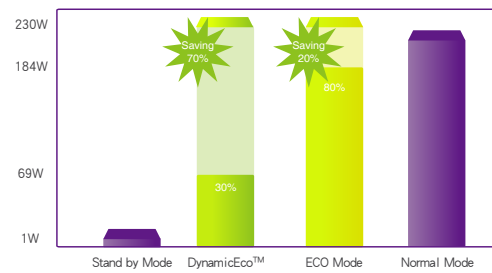

4 70% energy savings with DynamicEco™ mode

The projector's environmentally friendly DynamicEco™ mode feature extends lamp life and lowers energy consumption up to 70%, saving you money and saving the planet. DynamicEco™ mode also reduces fan noise to eliminate distractions during class.

Special Feature

Dynamic Movie mode for amazing contrast

Dynamic Movie mode enhances image clarity, increases lamp life, and reduces power consumption and noise. Whether you're teaching, making a business presentation or enjoying entertainment, Dynamic Movie mode provides the best images for a high-quality viewing experience.

DynamicEco™ mode to save up to 70% power

ViewSonic's exclusive DynamicEco™ mode reduces projector brightness to 30% to extend lamp life and lower energy consumption. DynamicEco™ mode will automatically kick in when no signal is present, or can be manually enabled through a button on the remote. It also reduces fan noise to eliminate distractions.