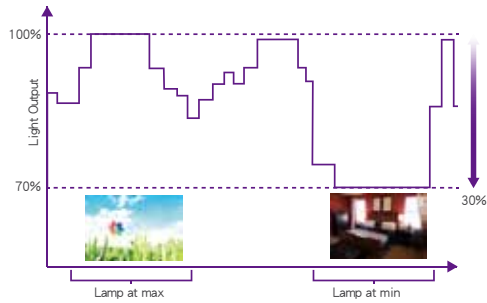

Special Feature

Dynamic Movie mode for amazing contrast

Dynamic Movie mode enhances image clarity, increases lamp life, and reduces power consumption and noise. Whether you're teaching, making a business presentation or enjoying entertainment, Dynamic Movie mode provides the best images for a high-quality viewing experience.