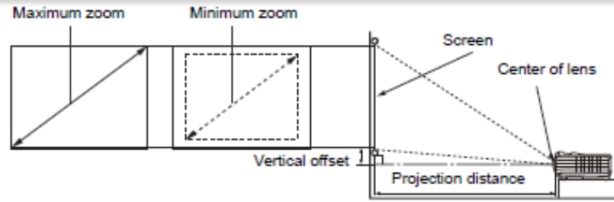

*Lamp life results will vary depending on environmental conditions and usage. Actual product's features and specifications are subject to change without notice.

MX717 Digital Projector

Distance Chart

Table A1: The screen aspect ratio is 4:3 and the projected picture is 4:3

Screen size		Size of the projected image		Distance from screen (mm)			Vertical offset (mm)
Diagonal		H (mm)	W (mm)	Min length	Average	Max length	
Inch	mm			(max. zoom)		(min. zoom)	
40	1016	610	813	1333	1467	1600	30
50	1270	762	1016	1667	1833	2000	38
60	1524	914	1219	2000	2200	2400	46
70	1778	1067	1422	2333	2567	2800	53
80	2032	1219	1626	2667	2933	3200	61
90	2286	1372	1829	3000	3300	3600	69
100	2540	1524	2032	3333	3667	4000	76
120	3048	1829	2438	4000	4400	4800	91
150	3810	2286	3048	5000	5500	6000	114
200	5080	3048	4064	6667	7333	8000	152
250	6350	3810	5080	8333	9167	10000	191
300	7620	4572	6096	10000	11000	12000	229