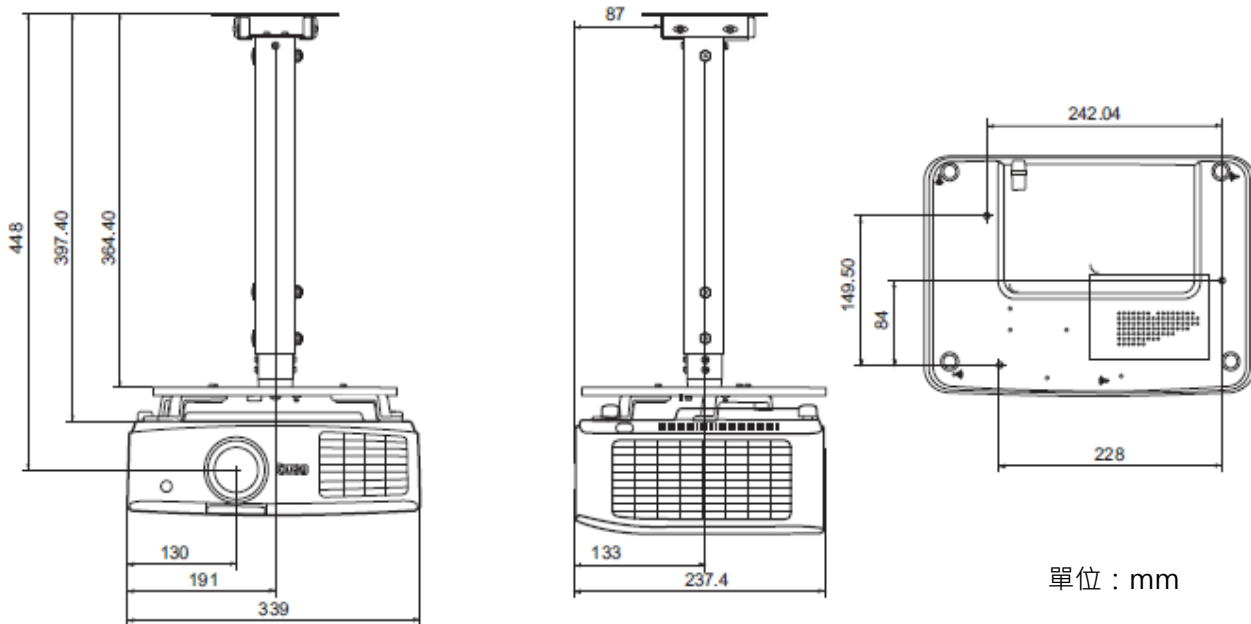

*Lamp life results will vary depending on environmental conditions and usage. Actual product's features and specifications are subject to change without notice.

MX717 Digital Projector

Distance Chart

Table A1: The screen aspect ratio is 4:3 and the projected picture is 4:3

Screen size		Size of the projected image		Distance from screen (mm)			Vertical offset (mm)
Diagonal		H (mm)	W (mm)	Min length	Average	Max length	
Inch	mm			(max. zoom)		(min. zoom)	
40	1016	610	813	1333	1467	1600	30
50	1270	762	1016	1667	1833	2000	38
60	1524	914	1219	2000	2200	2400	46
70	1778	1067	1422	2333	2567	2800	53
80	2032	1219	1626	2667	2933	3200	61
90	2286	1372	1829	3000	3300	3600	69
100	2540	1524	2032	3333	3667	4000	76
120	3048	1829	2438	4000	4400	4800	91
150	3810	2286	3048	5000	5500	6000	114
200	5080	3048	4064	6667	7333	8000	152
250	6350	3810	5080	8333	9167	10000	191
300	7620	4572	6096	10000	11000	12000	229

Ceiling mount Chart

Dimension