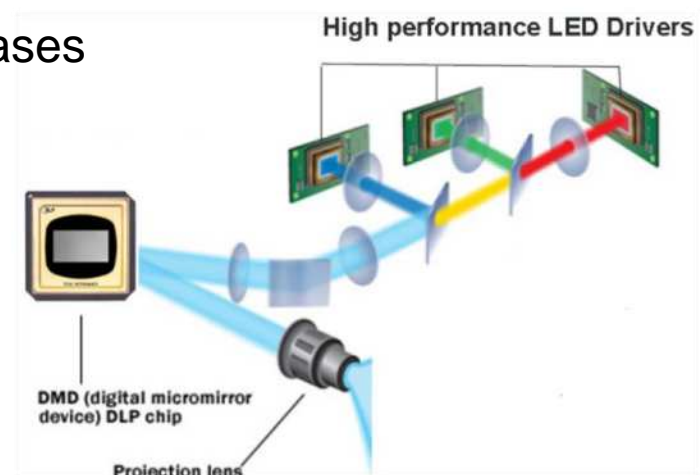

LED technology overview

Benefits of LED lamps

- Smaller lamp size offers design flexibility
- Long lifespan reduces cost and delivers an always-available light source
- Instant on/off capability
- Better color saturation — from 60 to **130%** NTSC
- High durability, as there are no breakable filaments or tubes
- No hazardous mercury or halogen gases