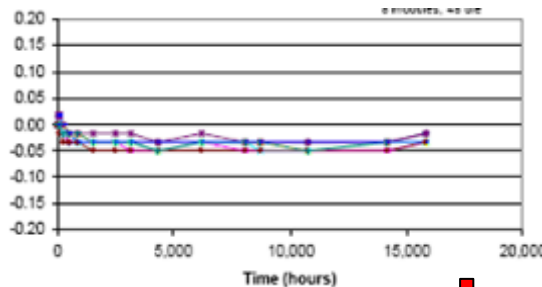

Acer dynamic RGB gain control