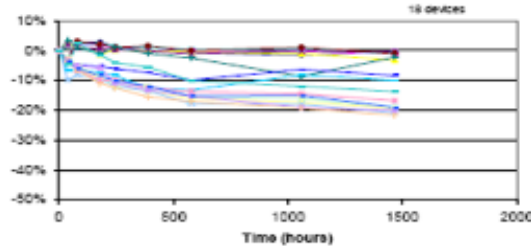

Greenish picture (traditional DLP® projectors)