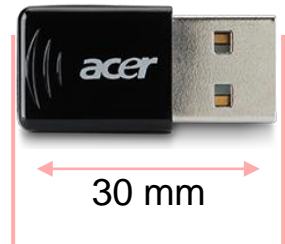

Versatile installation and connectivity

Optional wireless solution: USB dongle

- The optional tiny USB dongle (WU5205-B) offers convenient wireless connectivity, enabling users to enjoy PC content even without a VGA cable connecting the projector to the computer.
- Users can simply insert the dongle into a USB port on the projector to play and enjoy videos without any lag.

laptop