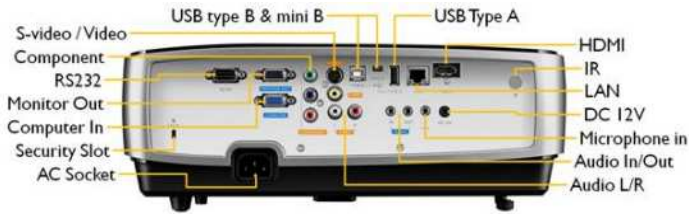

BenQ SH910

Digital Projector

All our projectors are RoHS compliant

Display Technology	DLP® by Texas Instruments®	
Native Resolution	1080P (1920 x 1080)	
Resolution Supported	VGA (640 x 480) to WUXGA (1920 x 1200)	
Brightness	4,000 ANSI Lumens	
Contrast Ratio	3,000:1 (Full on / Full off)	
Throw Ratio	1.4 - 2.1 (65" @ 2 meter)	
Zoom Ratio	Manual zoom, 1.50:1	
Keystone correction	1D, manual vertical +/- 20 degrees	
Lamp Life*	280W, 2000 / 3000 hours (Normal / Economic mode)	
Lamp Warranty	12 months or 2,000 cumulative hours whichever comes first	
Operational Noise	34 / 29 dB (Normal / Economic mode)	
Displayable Colours	Full 1.07 billion color palette	
Aspect Ratio	16:9 native, 5 aspect ratio selectable	
Horizontal Frequency	31 ~ 90 kHz	
Vertical Scan Rate	48~ 85 Hz	
Interface	Computer in (D-sub 15pin) x 1 Monitor out (D-sub 15pin) x 1 HDMI V1.3 x 1 Composite Video in x 1 S-Video in (Mini DIN 4pin) x 1 Component Video in x 1 Audio in (Mini Jack) x 1 Audio L/R in (RCA) x 1 Audio out (Mini Jack) x 1	Microphone in (Mini Jack) x 1 Speaker 10W x2 LAN (RJ45) x 1 (LAN Control & LAN Display) USB (Type A) x 1 (USB Reader & Keyboard / Mouse & Wireless Dongle) USB (Type B) x 1 (Download & Page up/down) USB (Type Mini B) x 1 (USB Display) DC 12V Trigger (3.5mm Jack) x 1 RS232 (DB-9pin) x 1
Compatibility	Video Compatibility HDTV Compatibility	NTSC / PAL / SECAM 480i / 480p / 576i / 576p / 720p / 1080i / 1080p
Auto Switching Power Supply	100 to 240 VAC, 50/60 Hz	
Power consumption	340W, Standby <1W	
On Screen Display Languages	Arabic / Bulgarian / Croatian / Czech / Danish / Dutch / English / Finnish / French / German / Greek / Hindi / Hungarian / Indonesian / Italian / Japanese / Korean / Norwegian / Polish / Portuguese / Romanian / Russian / Simplified Chinese / Spanish / Swedish / Thai / Traditional Chinese / Turkish (28 languages)	
Application Modes	Dynamic / Presentation / sRGB / Cinema / User 1 / User 2	
Functions	BrilliantColor™ Closed Captioning 3D Color Management Digital Zoom (x2) Freeze HDTV Compatible Quick Cooling USB Display + Reader Windows 7 Certified	High Altitude Mode Quick Auto Search Wall Color Correction Blank Auto Off K-locker slot Panel Key Lock LAN Control + Display Presentation Timer
Accessories Included	Quick Start Guide User Manual CD Remote Control w/ Battery	VGA (D-sub 15pin) Cable Power Cord
Accessories Optional	Wireless USB dongle Carry Bag 3D Glasses	Presentation Plus Spare Lamp Kit Wall Mount