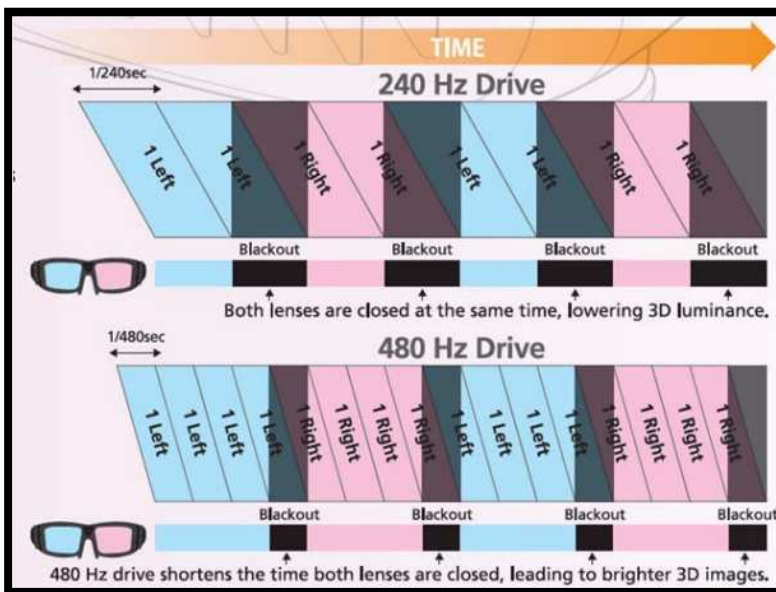

Epson EH-TW6000W

3D Capable, Full HD Home Theatre Projector with Wireless Streaming

Bring the power of 3D right to your living room with the Epson TW6000W. Immerse yourself in eye-popping 3D adventures, 2200 lumens colour and white light output, Full HD, 1080p performance and a remarkable contrast ratio of up to 40,000:1. Amazing audio with two powerful built-in 10W stereo speakers. This high-value home theatre projector also features great 2D performance. It's never been easier to entertain family and friends with a true-to-life 3D cinematic experience.

Target Market and Positioning

The Epson EH-TW6000W is the latest high performance home theatre projector from Epson. Designed with ease of use in mind, the 3D ready Full HD projector can be set up within minutes. The Vertical and Horizontal keystone allows you to project from virtually any angle; while the built in speakers complete the immersive cinema experience.

FEATURES AND BENEFITS:

High Contrast Ratio

Featuring Epson's inorganic C2Fine D9 LCD panels, the EH-TW6000W delivers superb image quality and outstanding clarity. Blacks are truly black, meaning the audience can see every detail, just the way the director intended.

Product Specifications	EH-TW6000W
Native Resolution	1080p
Aspect Ratio	16:9
Zoom Ratio	1 – 1.6
Lamp	230W UHE (E-TROL)
Light Output	2,200 lumens
Colour Light Output	2,200 lumens
Contrast Ratio	20,000:1
Keystone Correction - Vertical	-30 to +30 degrees
Keystone Correction – Horizontal	-30 to +30 degrees
Noise Level (ECO)	24dB
3D Formats	Side by Side, Top and Bottom, and Frame Packaging
HDMI	X2
Component	X1
S-Video	X1
Composite	X1
PC	X1
USB A	X1
RS-232c	X1
Trigger-out	-