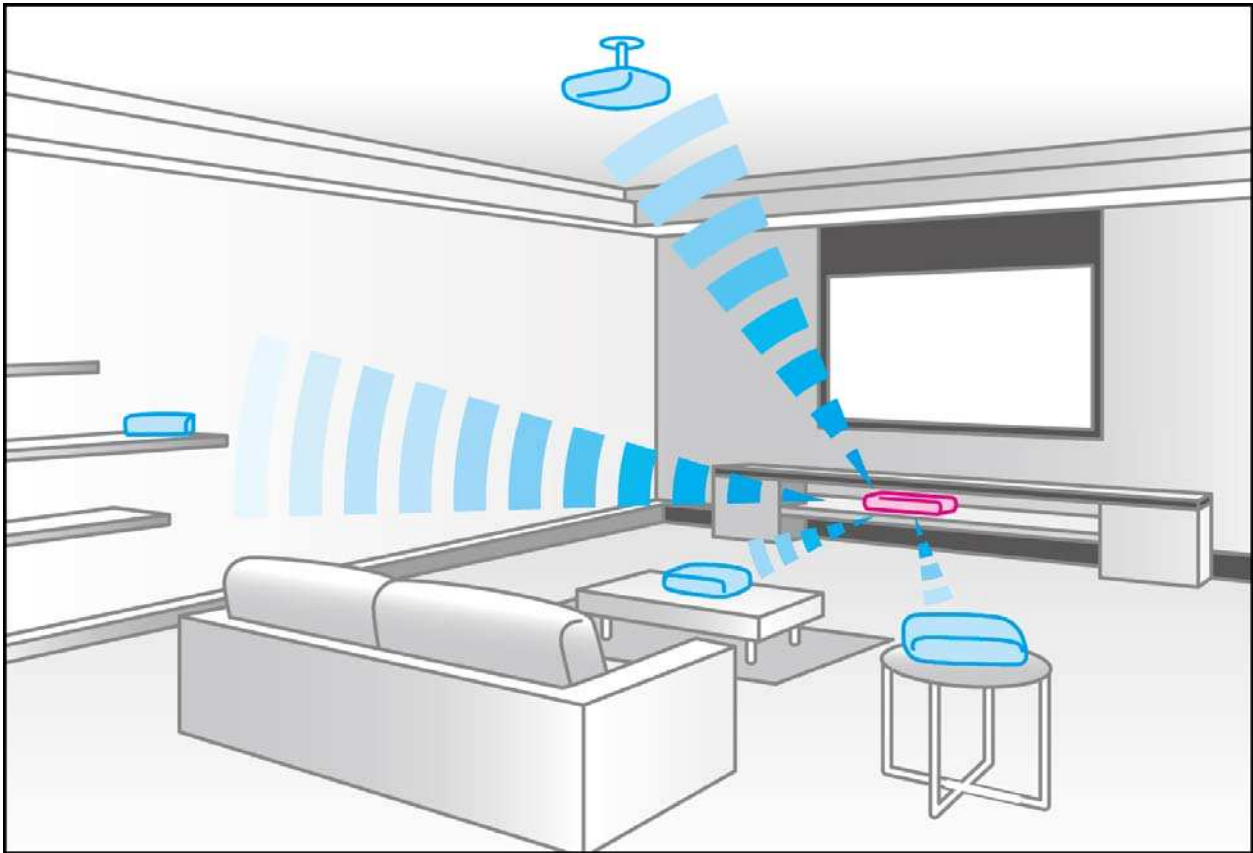

Split Screen Feature

Project two images (video or still) side-by-side from two different sources simultaneously. Choose from three layout options. You can swap the images as well as choose the source for audio.

Layout Option 1: 50-50% split screen

Layout Option 2: Main image on left

Layout Option 3: Main image on right

Captivating Sound – Enjoy amazing audio with two built-in 10W speakers

WirelessHD

Reduce cable clutter and simplify installations with WirelessHD. WirelessHD enables the wireless transfer of HDMI digital signals without compression or deterioration, giving you high quality images every time