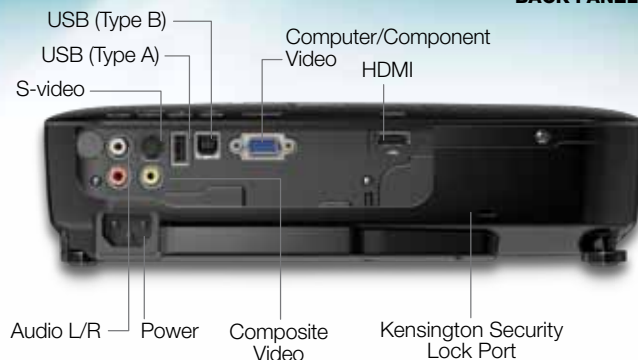

Epson EH-TW480

Home Cinema Projector

Product Name	Product Code
Epson EH-TW480	V11H475153
Genuine EPSON Lamp	V13H010L67
Replacement Air Filter	V13H134A32

Specifications

Projection System

3LCD, 3-chip technology

Projection Method

Front/rear/ceiling mount

Driving Method

EPSON Poly-silicon TFT Active Matrix

Pixel Number

1,024,000 dots (1280 x 800) x 3

Color Light Output¹

2800 lumens

White Light Output¹

2800 lumens (ISO 21118 standard)

Aspect Ratio

16:10 (Supports 4:3 and 16:9)

Native Resolution

720p (1280 x 800) WXGA

Resize

640 x 480 (VGA), 1024 x 768 (XGA),
1152 x 864 (SXGA), 1400 x 900 (WXGA+),
1440 x 900 (WSXGA), 1680 x 1050 (WSXGA+),
1400 x 1050 (SXGA+), 1600 x 1200 (UXGA),
480i, 480p, 720p, 1080i, 1080p

Lamp Type

200 W UHE

Lamp Life²

Up to 4000 hours (Normal Mode)
Up to 5000 hours (ECO Mode)

Throw Ratio Range

1.30 – 1.56 (16:10) (16:9)
1.56 – 1.87 (4:3)

Size (projected distance)

3.5' – 35.5' (0.9 – 9.0 m)

Keystone Correction Automatic

Vertical: ± 30 degrees

Horizontal Slide Keystone

Correction Manual
Horizontal: ± 30 degrees

Contrast Ratio

Up to 3000:1

Color Reproduction

16.77 million colors

Projection Lens

Type

Manual zoom/Manual focus

F-number

1.58 – 1.72

Focal Length

16.9 mm – 20.28 mm

Zoom Ratio

Optical zoom 1.0 – 1.2

Other

Display Performance

NTSC: 480 lines

PAL: 560 line

(Depends on observation of the multi-burst pattern)

Input Signal

NTSC/NTSC4.43/PAL/M-PAL/N-PAL/
PAL60/SECAM

Interfaces

Computer/component video:

D-sub 15 pin x 1

S-video: Mini DIN x 1

Composite video: RCA (Yellow) x 1

Audio in: RCA x 1 (White/Red)

HDMI port x 1

USB Connector: Type A x 1 (USB memory)

USB connector: Type B x 1 (display, audio, mouse)

Document camera

Speaker

2 W (Mono)

Operating Temperature

5° to 35 °C

Power Supply Voltage

100 – 240 V ±10%, 50/60 Hz

Power Consumption

270 W (Normal Mode)

223 W (ECO Mode)

Fan Noise

37 dB (Normal Mode)

29 dB (ECO Mode)

Security

Kensington®-style lock provision,
padlock and security cable hole

Dimensions (W x D x H)

Including feet: 295 x 228 x 79mm

Excluding feet: 295 x 228 x 77mm

Weight: 2.3 kg

Remote Control

Features

Source search selection, computer, video, USB, power, aspect, color mode, volume, e-zoom, AV mute, freeze, menu, page up and down, help, auto, mouse functions

Operating Angle

Left/right: ± 30 degrees

Upper/lower: ± 15 degrees

Operating Distance

(6 m)

What's in the Box

Epson EH-TW480 Projector, power cable, projector remote control, batteries, user manual CD, soft carrying case, Quick Setup Sheet

Accessory Part Numbers

EPSON DC-11 document camera V12H377020
80" Tripod Screen V12H002S2Y
Ceiling Mount V12H003B23

¹ Color and white light output will vary depending on mode selected. White light output measured using ISO 21118 standard.

² Lamp life will vary depending upon mode selected, environmental conditions and usage. Lamp brightness decreases over time.