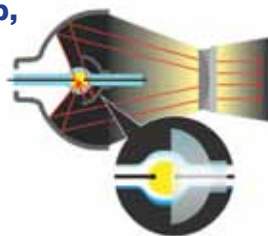

Energy-efficient E-TORL lamp, exclusively from EPSON

- Delivers more lumens per watt and lasts up to 5000 hours²
- Minimizes both light diffraction and light leakage
- E-TORL lamps maximize your viewing time, while minimizing your costs

▲ E-TORL lamp