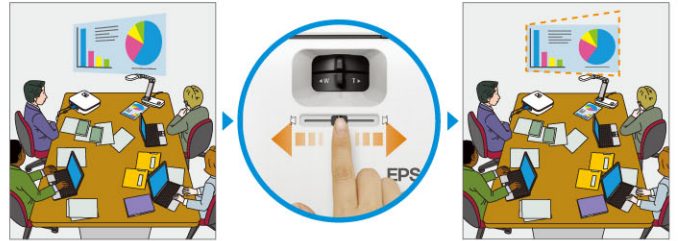

## Digital Connectivity

The built-in HDMI\* terminal provides an interface for transmitting high quality images and music through an HDMI\* connection. Moreover, the USB Display function for Windows & Mac PC makes it possible to connect to a PC via a USB cable instead of an RGB cable.

## Horizontal Keystone Adjuster

Horizontal screen corrections can be done quickly and easily by sliding the adjustment bar either left or right. The intuitive screen adjustment is a very useful function for both beginner and experienced users alike. A separate vertical screen correction is not necessary as it is done automatically.