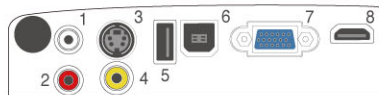

CONNECTOR PANEL (EB-X12 / W12)

CONNECTOR PANEL

1	Video -L Input
2	Video -R Input
3	S-Video Input
4	Video Input
5	USB (Type A)
6	USB (Type B)
7	Computer Input
8	HDMI

PROJECTION DISTANCE (EB-S12)

4:3 Screen size	Shortest (Wide)	Longest (Tele)	Offset (Wide)	Offset (Tele)
X (screen size / dimension)	Y (cm / inch)		Z (cm / inch)	Z (cm / inch)
60" / 120 cm x 91 cm 47.2" x 35.4"	177 / 70	240 / 95	10 / 3.9	3 / 1
80" / 160 cm x 120 cm 63.0" x 47.2"	237 / 93	321 / 126	13 / 5.2	3 / 1.3
100" / 200 cm x 150 cm 78.7" x 59.1"	297 / 117	402 / 158	17 / 6.5	4 / 1.7
200" / 410 cm x 300 cm 161.4" x 118.1"	595 / 234	807 / 318	33 / 13.1	9 / 3.4

PROJECTION DISTANCE (EB-X12)

4:3 Screen size	Shortest (Wide)	Longest (Tele)	Offset
X (screen size / dimension)	Y (cm / inch)		Z (cm / inch)
60" / 120 cm x 91 cm 47.2" x 35.4"	180 / 71	217 / 85	10 / 4
80" / 160 cm x 120 cm 63.0" x 47.2"	241 / 95	290 / 114	14 / 5.3
100" / 200 cm x 150 cm 78.8" x 59.1"	302 / 119	363 / 143	17 / 6.7
200" / 410 cm x 300 cm 161.4" x 118.1"	607 / 239	729 / 287	34 / 13.3

PROJECTION DISTANCE (EB-W12)

16:10 Screen size	Shortest (Wide)	Longest (Tele)	Offset
X (screen size / dimension)	Y (cm / inch)		Z (cm / inch)
60" / 130 cm x 81 cm 51.0" x 32.0"	168 / 66	202 / 79	7 / 2.8
80" / 170 cm x 110 cm 67.0" x 43.0"	225 / 88	270 / 106	10 / 3.8
100" / 220 cm x 130 cm 87.0" x 51.0"	281 / 111	338 / 133	12 / 4.7
200" / 430 cm x 270 cm 169.0" x 106.0"	566 / 223	680 / 268	24 / 9.5