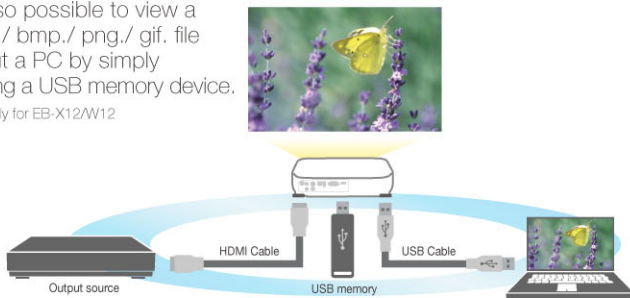

Multimedia Projector EB-S12/EB-X12/EB-W12

Digital Connectivity

The built-in HDMI* terminal provides an interface for transmitting high quality images and music through an HDMI* connection. Moreover, the USB Display function for Windows & Mac PC makes it possible to connect to a PC via a USB cable instead of an RGB cable.

It is also possible to view a J-png./ bmp./ png./ gif. file without a PC by simply inserting a USB memory device.

*HDMI only for EB-X12/W12