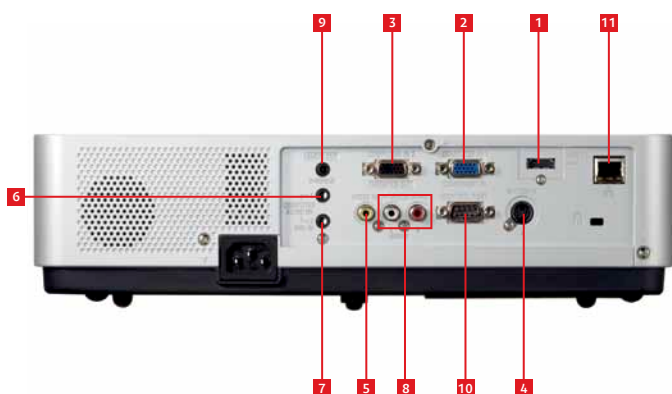

Connectivity

1. 1 **HDMI™ V1.3 (with Deep Colour):** Digital Video / Digital Audio / Digital RGB input.
2. 2 **Mini D-Sub 15-pin:** Analogue RGB Input 1 / Component Input (with optional adapter cable) / SCART RGB inpt (with optional adapter cable).
3. 3 **Mini D-Sub 15-pin:** Analogue RGB Input 2 / Analogue RGB (Monitor) Output.
4. 4 **Mini DIN 4-pin:** S - Video Input.
5. 5 **RCA x1:** Composite Video Input.
6. 6 **3.5 mm mini-jack:** Stereo Audio Input 1 (for RGB input 1).
7. 7 **3.5 mm mini-jack:** Stereo Audio Input 2 (for RGB input 2 / Microphone input).
8. 8 **RCA x2 (L/R):** Stereo Audio Input 3 (for S-Video input / Composite Video Input).
9. 9 **3.5 mm mini-jack:** Stereo Audio Output (Variable level).
10. 10 **Mini D-Sub 9-pin:** Control Port (RS-232c).
11. 11 **RJ-45:** Network Connection.