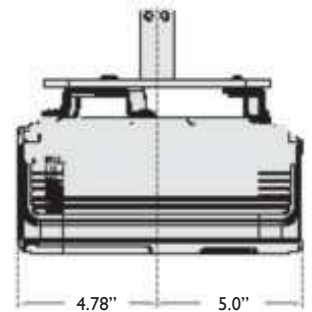

Enjoyment Matters

W710ST Digital Projector

Distance Chart

16:9 screen				Recommended projection distance from screen in mm			Vertical offset in mm
diagonal		Width	Height	Min length (with max. zoom)	Average	Max length (with min. zoom)	
Inches	mm	mm	mm				
34.30	871	759	427	-	-	600	77
40	1016	886	498	637	668	700	90
50	1270	1107	623	796	835	874	112
60	1524	1328	747	955	1002	1049	134
80	2032	1771	996	1273	1336	1399	179
100	2540	2214	1245	1592	1670	1749	224
120	3048	2657	1494	1910	2004	2099	269
150	3810	3321	1868	2388	2505	2623	336
188.5	4788	4173	2347	3000	-	-	423

Wall/Ceiling Mount Chart

Ceiling mount screws:

M4 x L8 (Max. L = .47", Min. L = .31")

Unit: inch

ProSelecta

View :: Compare :: Select - www.ProSelecta.com