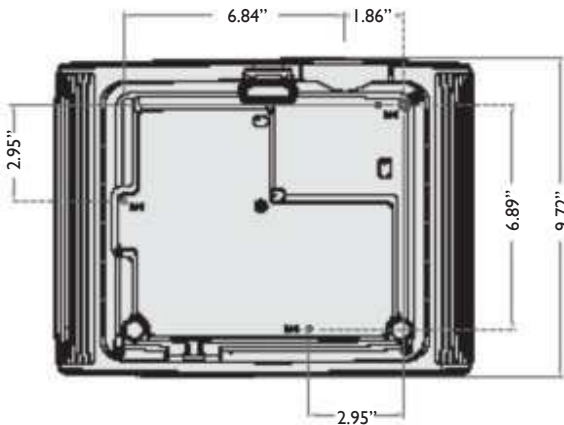

Enjoyment Matters

W710ST Digital Projector

Distance Chart

16:9 screen				Recommended projection distance from screen in mm			Vertical offset in mm
diagonal		Width	Height	Min length (with max. zoom)	Average	Max length (with min. zoom)	
Inches	mm	mm	mm				
34.30	871	759	427	-	-	600	77
40	1016	886	498	637	668	700	90
50	1270	1107	623	796	835	874	112
60	1524	1328	747	955	1002	1049	134
80	2032	1771	996	1273	1336	1399	179
100	2540	2214	1245	1592	1670	1749	224
120	3048	2657	1494	1910	2004	2099	269
150	3810	3321	1868	2388	2505	2623	336
188.5	4788	4173	2347	3000	-	-	423

Wall/Ceiling Mount Chart

Ceiling mount screws:

M4 x L8 (Max. L = .47", Min. L = .31")

Unit: inch

ProSelecta

View :: Compare :: Select - www.ProSelecta.com