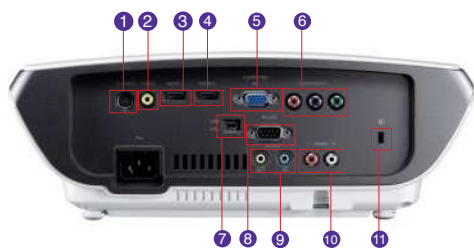

Top / Front View

Input and Output Terminals

- | | |
|---------------|-----------------|
| 1 S-Video | 7 USB |
| 2 Video | 8 RS-232 |
| 3 HDMI-1 | 9 Audio In/Out |
| 4 HDMI-2 | 10 Audio L/R |
| 5 Computer PC | 11 Security Bar |
| 6 Component | |