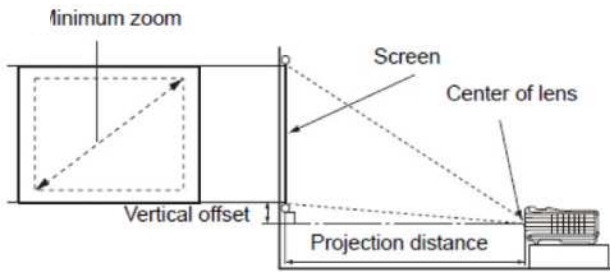

Enjoyment Matters

W710ST Digital Projector

Distance Chart

16:9 screen				Recommended projection distance from screen in mm			Vertical offset in mm
diagonal		Width	Height	Min length (with max. zoom)	Average	Max length (with min. zoom)	
Inches	mm	mm	mm				
34.30	871	759	427	-	-	600	77
40	1016	886	498	637	668	700	90
50	1270	1107	623	796	835	874	112
60	1524	1328	747	955	1002	1049	134
80	2032	1771	996	1273	1336	1399	179
100	2540	2214	1245	1592	1670	1749	224
120	3048	2657	1494	1910	2004	2099	269
150	3810	3321	1868	2388	2505	2623	336
188.5	4788	4173	2347	3000	-	-	423