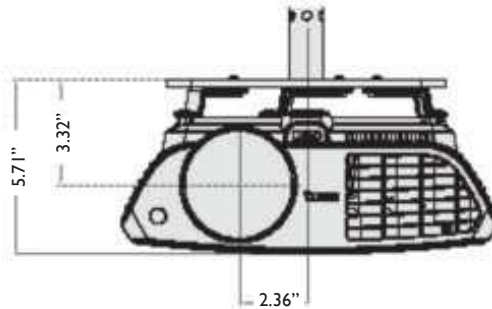

Enjoyment Matters

W710ST Digital Projector

Distance Chart

16:9 screen				Recommended projection distance from screen in mm			Vertical offset in mm
diagonal		Width	Height	Min length (with max. zoom)	Average	Max length (with min. zoom)	
Inches	mm	mm	mm				
34.30	871	759	427	-	-	600	77
40	1016	886	498	637	668	700	90
50	1270	1107	623	796	835	874	112
60	1524	1328	747	955	1002	1049	134
80	2032	1771	996	1273	1336	1399	179
100	2540	2214	1245	1592	1670	1749	224
120	3048	2657	1494	1910	2004	2099	269
150	3810	3321	1868	2388	2505	2623	336
188.5	4788	4173	2347	3000	-	-	423

Wall/Ceiling Mount Chart

Ceiling mount screws:

M4 x L8 (Max. L = .47", Min. L = .31")

Unit: inch

ProSelecta

View :: Compare :: Select - www.ProSelecta.com