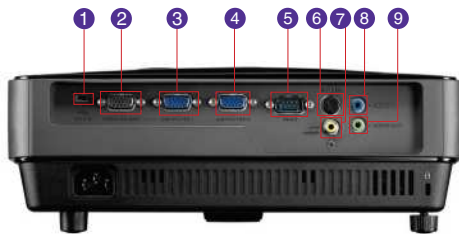

Input and Output Terminals

- | | |
|-----------------------------|----------------------------|
| 1 USB (Mini-B) | 6 S-Video (Mini DIN 4-pin) |
| 2 Monitor Out (D-sub 15pin) | 7 Video Out (RCA Jack) |
| 3 Computer-1 (D-sub 15pin) | 8 Audio In (Mini Jack) |
| 4 Computer-2 (D-sub 15pin) | 9 Audio Out (Mini Jack) |
| 5 RS232 (DB-9pin) | |