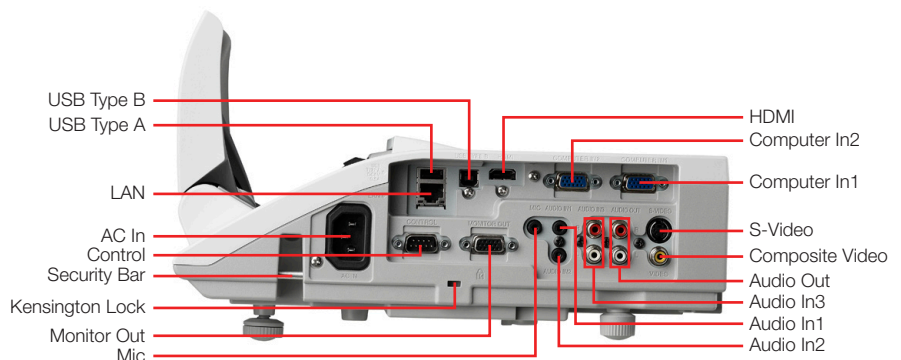

Disclaimer: Please use this throw distance calculator for reference purpose only. For permanent installation purpose, we recommended that you assume 10% calculation margin of error or to test the unit on site.

* Actual filter life will vary by individual filter and based on environmental conditions, selected operating mode, user settings and usage. Hours of average filter life specified are not guaranteed and do not constitute part of the product warranty.