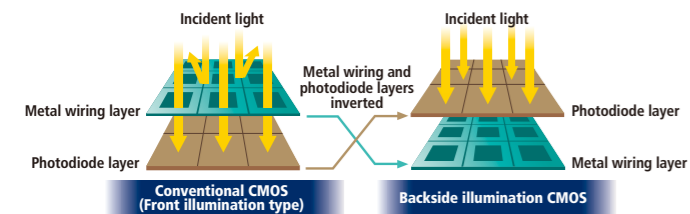

COOLPIX

PREMIUM FEATURES

Image Stabilization

VR Image Stabilization

All models

Nikon VR technologies help you produce blur-free images when shooting in low light or unsteady conditions. Some COOLPIX models offer lens shift or image-sensor shift VR, which compensates for camera shake to deliver sharp images and steadier framing with the monitor.

Other models offer Electronic VR, which applies movement data to image-processing to turn blurred images into beautifully clear results.

Motion Detection

All models

Motion Detection automatically selects a faster shutter speed and higher ISO (light sensitivity) setting to compensate for subject movement or camera shake.

High ISO Sensitivity

All models

High ISO capability helps capture subjects beautifully in low light, without compromising natural light or requiring long exposure time. By enabling the selection of faster shutter speeds, it also makes it easier to capture fast-moving subjects with greater clarity.

Backside Illumination CMOS Sensor

S9100 P300 P500 S8100

Backside illumination structure improves image sensor sensitivity and noise reduction to realize highly capable shooting of night scenes or dark indoor situations.

Clear Color Display

S9100 S6100 S4100 P300 P7000 P500 L120 S80 S1000p S8100

Nikon's innovative Clear Color Display technology improves visibility for a more vivid, clearer image preview and playback.

Touch Screen

S6100 S4100 S80 S1000p

Simply touch the screen to select your subject, lock autofocus and exposure, zoom in for close-ups, or to scroll through and select images for viewing.

Smart Portrait System

Skin Softening

All models