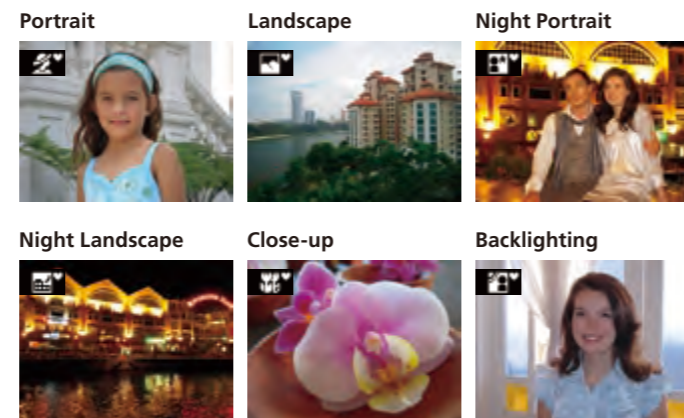

Scene Auto Selector automatically chooses the best scene mode for your intended shot