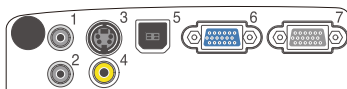

CONNECTOR PANEL

CONNECTOR PANEL	
1	Audio Out
2	Audio Input
3	S-Video Input
4	Video Input
5	USB (Type B)
6	Computer Input
7	Monitor Out

*Light Output / Color Light Output / Contrast — Color mode: Dynamic, Zoom: Wide

PROJECTION DISTANCE (EB-S9)

4:3 Screen size	Shortest (Wide)	Longest (Tele)	Offset (Wide)	Offset (Tele)
X (screen size / dimension)	Y (cm / inch)		Z (cm / inch)	Z (cm / inch)
60" / 120 cm x 91 cm 47.2" x 35.4"	177 / 70	240 / 95	10 / 3,9	3 / 1
80" / 160 cm x 120 cm 63.0" x 47.2"	237 / 93	321 / 126	13 / 5,2	3 / 1,3
100" / 200 cm x 150 cm 78.7" x 59.1"	297 / 117	402 / 158	17 / 6,5	4 / 1,7
200" / 410 cm x 300 cm 161.4" x 118.1"	597 / 235	807 / 318	33 / 13,1	9 / 3,4

PROJECTION DISTANCE (EB-X9)

4:3 Screen size	Shortest (Wide)	Longest (Tele)	Offset
X (screen size / dimension)	Y (cm / inch)		Z (cm / inch)
60" / 120cm x 91cm 47.2" x 35.4"	180 / 71	217 / 85	10 / 4
80" / 160 cm x 120 cm 63.0" x 47.2"	241 / 95	290 / 114	14 / 5,3
100" / 200 cm x 150 cm 78.8" x 59.1"	302 / 119	363 / 143	17 / 6,7
200" / 410 cm x 300 cm 161.4" x 118.1"	607 / 239	729 / 287	34 / 13,3

PROJECTION DISTANCE (EB-W9)

16:10 Screen size	Shortest (Wide)	Longest (Tele)	Offset
X (screen size / dimension)	Y (cm / inch)		Z (cm / inch)
60" / 130 cm x 81 cm 51.0" x 32.0"	168 / 66	202 / 79	12 / 4,5
80" / 170 cm x 110 cm 67.0" x 43.0"	225 / 88	270 / 106	15 / 6,1
100" / 220 cm x 130 cm 87.0" x 51.0"	281 / 111	338 / 133	19 / 7,6
200" / 430 cm x 270 cm 169.0" x 106.0"	566 / 223	680 / 268	38 / 15,1