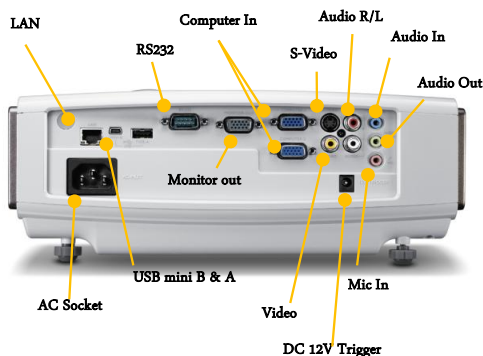

Projection System	DLP® technology by Texas Instruments®	
Native Resolution	WXGA (1280 x 800)	
Brightness	2500 ANSI lumens	
Contrast Ratio	4600:1 (Full on/Full off)	
Keystone	Auto Keystone / Manual Vertical ±30°	
Aspect Ratio	16:10 Native (5 aspect ratio Selectable)	
Color	Full 1.07 billion color palette	
Lens	F=2.6	
Zoom Ratio	Fixed	
Image Size (Diagonal)	48" to 300"	
Throw Ratio	0.5 (95" @ 1M)	
Lamp	210W, 4000/5000 hours (Normal/Economic mode)	
Computer Compatibility	VGA(640 x 480) to UXGA(1600 x 1200)	
HDTV Compatibility	480i, 480p, 576i, 576p, 720p, 1080i, 1080p	
Video Compatibility	NTSC, PAL, SECAM	
Horizontal Frequency	31-99 kHz	
Vertical Scan Rate	48-120 Hz	
Input Terminals	PC	Analog RGB: D-sub 15 pin x 2(Shared with Component) LAN Networking: RJ-45 x1 (LAN Display) USB Type A x1 (USB Reader), Type Mini-B x1 (USB Display)
	A/V	S-Video: Mini Din 4 pin x 1
		Composite Video: RCA x 1
		Microphone: Stereo Mini Jack x1 Audio L/R : RCA x 2 Stereo Mini Jack x 1
Output Terminals	PC	Monitor out: D-sub 15 pin x 1
	Audio	Variable Audio Out : Stereo Mini Jack x 1 Speaker: 10W x 2
	DC 12V Trigger	
Control Terminal	Serial Connector : RS232 9 pin x 1	
	RJ45 x 1 (LAN Control)	
	USB Type Mini-B x1 (Page up/down)	
Dimensions(W x H x D)	11.4 x 5.03 x 9.9 inch (290 x 128 x 252 mm) with Lens	
Weight	7.5 lbs (3.4kg)	
Power Supply	AC 100 to 240 V, 50/60 Hz	
Power Consumption	Typical 290W, Standby < 1W	
Audible Noise	35/30 dB (Normal/Economic mode)	
On-Screen Display Languages	Bulgarian/ Croatian/ Czech/ Danish/ Dutch/ English/ Finnish/ French/ German/ Greek/ Hungarian/ Italian/ Indonesian/ Japanese/ Korean/ Norwegian/ Polish/ Portuguese/ Romanian/ Russian/ Simplified Chinese/Spanish/ Swedish/ Turkish/ Thai/ Traditional Chinese (26 Languages)	
Picture Modes	Dynamic Mode	Presentation Mode
	sRGB Mode	Cinema Mode
Functions	User 1 Mode	User 2 Mode
	BrilliantColor™	Blank
	VIDI™	Panel Key Lock
	3D Color Management	Auto Off
	Crestron LAN Control	Security Password
	Closed Captioning	HDTV compatible
	Digital Zoom (x2)	High Altitude Mode
	Variable Audio Out	"Q?" Hot Key for FAQ
	Quick Cooling	3D Ready
	Quick Auto Search	Freeze
Accessories (Standard)	PJLink Compatible	Teaching Template
	Quick Start Guide	VGA Cable
Accessories (Optional)	Manual CD	Power Cord
	Remote Control w/battery	
	Wall Mount (P/N: 5J.J0T10.001)	Wireless Dongle (P/N:5J.J0614.021)
	Spare Lamp Kit (P/N: 5J.J3L05.001)	Carry Case