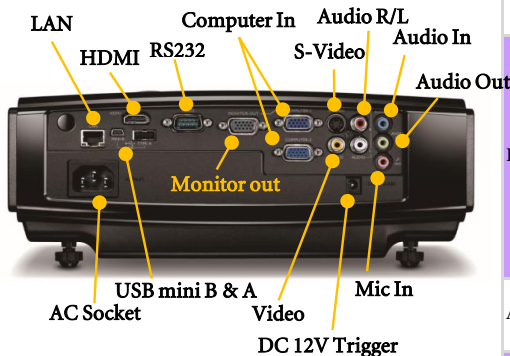

BenQ MX760/761

Digital Projector

HIGHLIGHTS

- Microphone in with two 10W Speakers
- USB Reader
- USB Display (Plug-n-Play)
- LAN Display
- 4-1 Display
- Remote Desktop
- Wireless Display (Optional)
- Filter Free Design
- Virtually No Color Decay
- Crestron RoomView Compatible
- PJ-Link Compatible
- 3700/4200 ANSI Lumens
- XGA Native Resolution
- BrilliantColor™
- 3D Color Management
- VIDI™
- Lens Shift
- Auto Keystone (Vertical)
- Keystone ± 40 Degree
- 6 Segment Color Wheel
- Variable Audio Out
- Closed Captioning